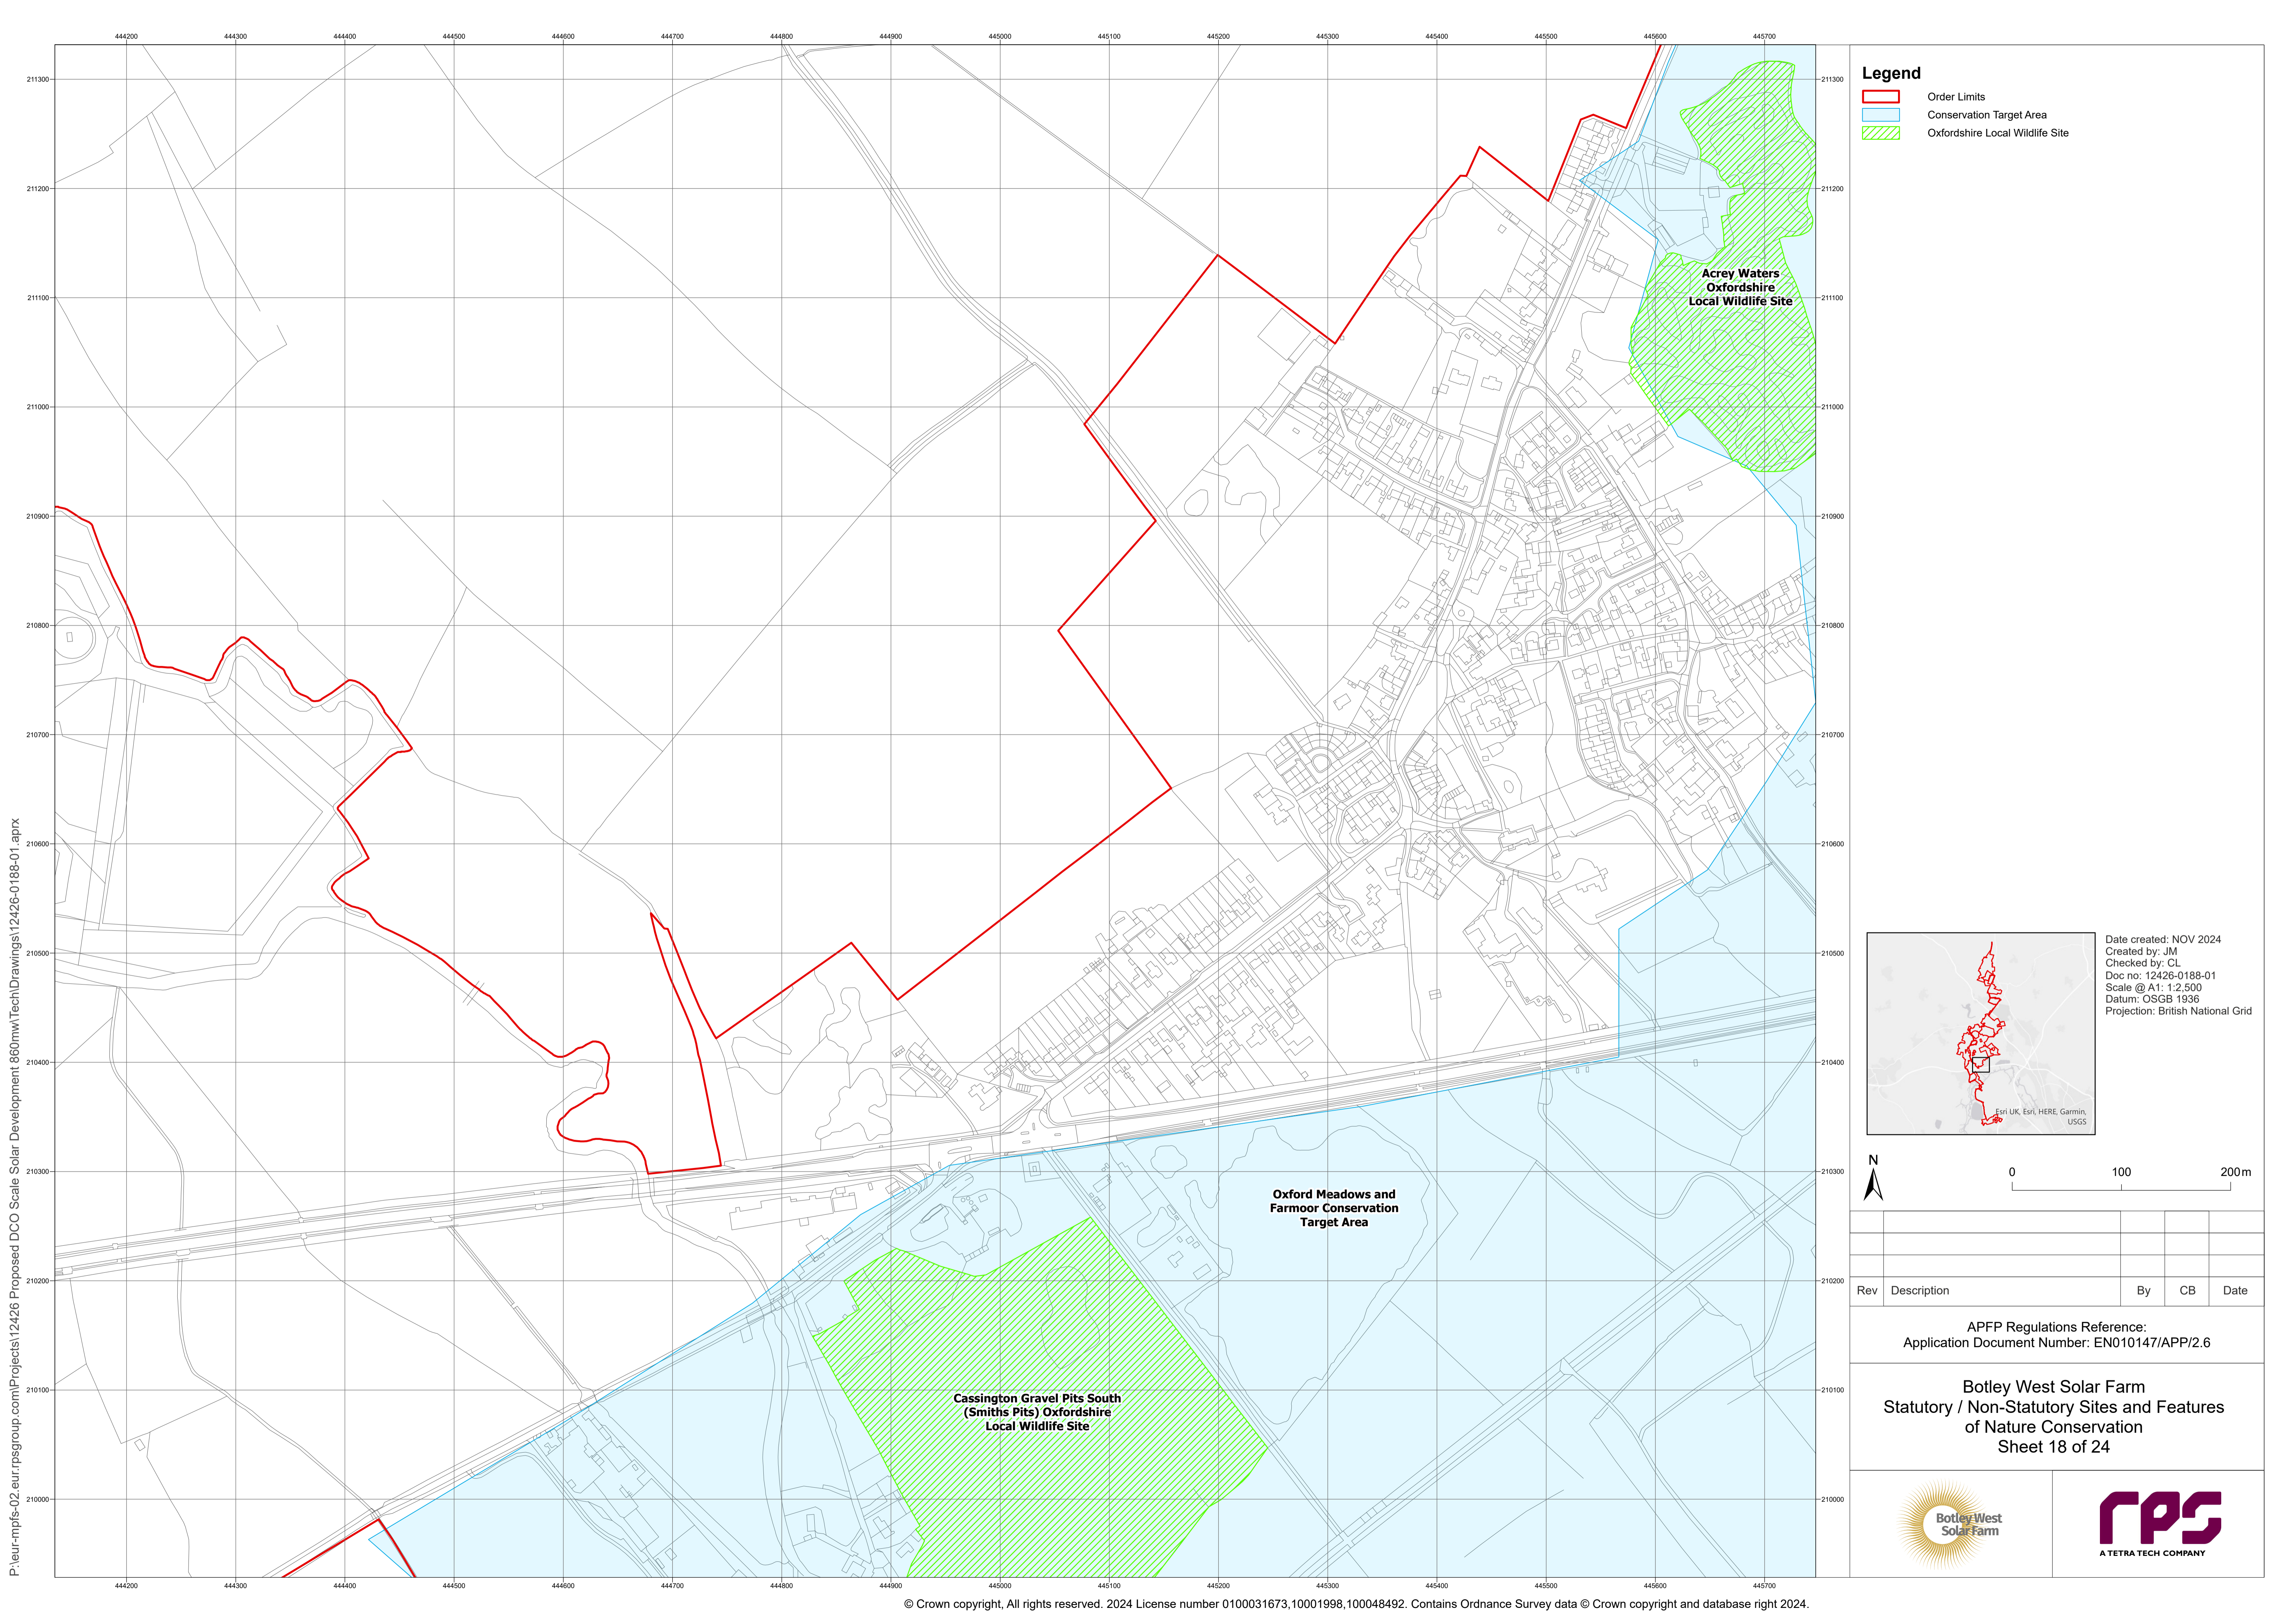

Legend

- Order Limits
- Conservation Target Area
- Oxfordshire Local Wildlife Site

Date created: NOV 2024
Created by: JM
Checked by: CL
Doc no: 12426-0188-01
Scale @ A1: 1:2,500
Datum: OSGB 1936
Projection: British National Grid

Rev	Description	By	CB	Date

APFP Regulations Reference:
Application Document Number: EN010147/APP/2.6

Botley West Solar Farm
Statutory / Non-Statutory Sites and Features
of Nature Conservation
Sheet 18 of 24

P:\eur-mpfs-02.eur.rpsgroup.com\Projects\12426 Proposed DCO Scale Solar Development\860mw\Tech\Drawings\12426-0188-01.aprx