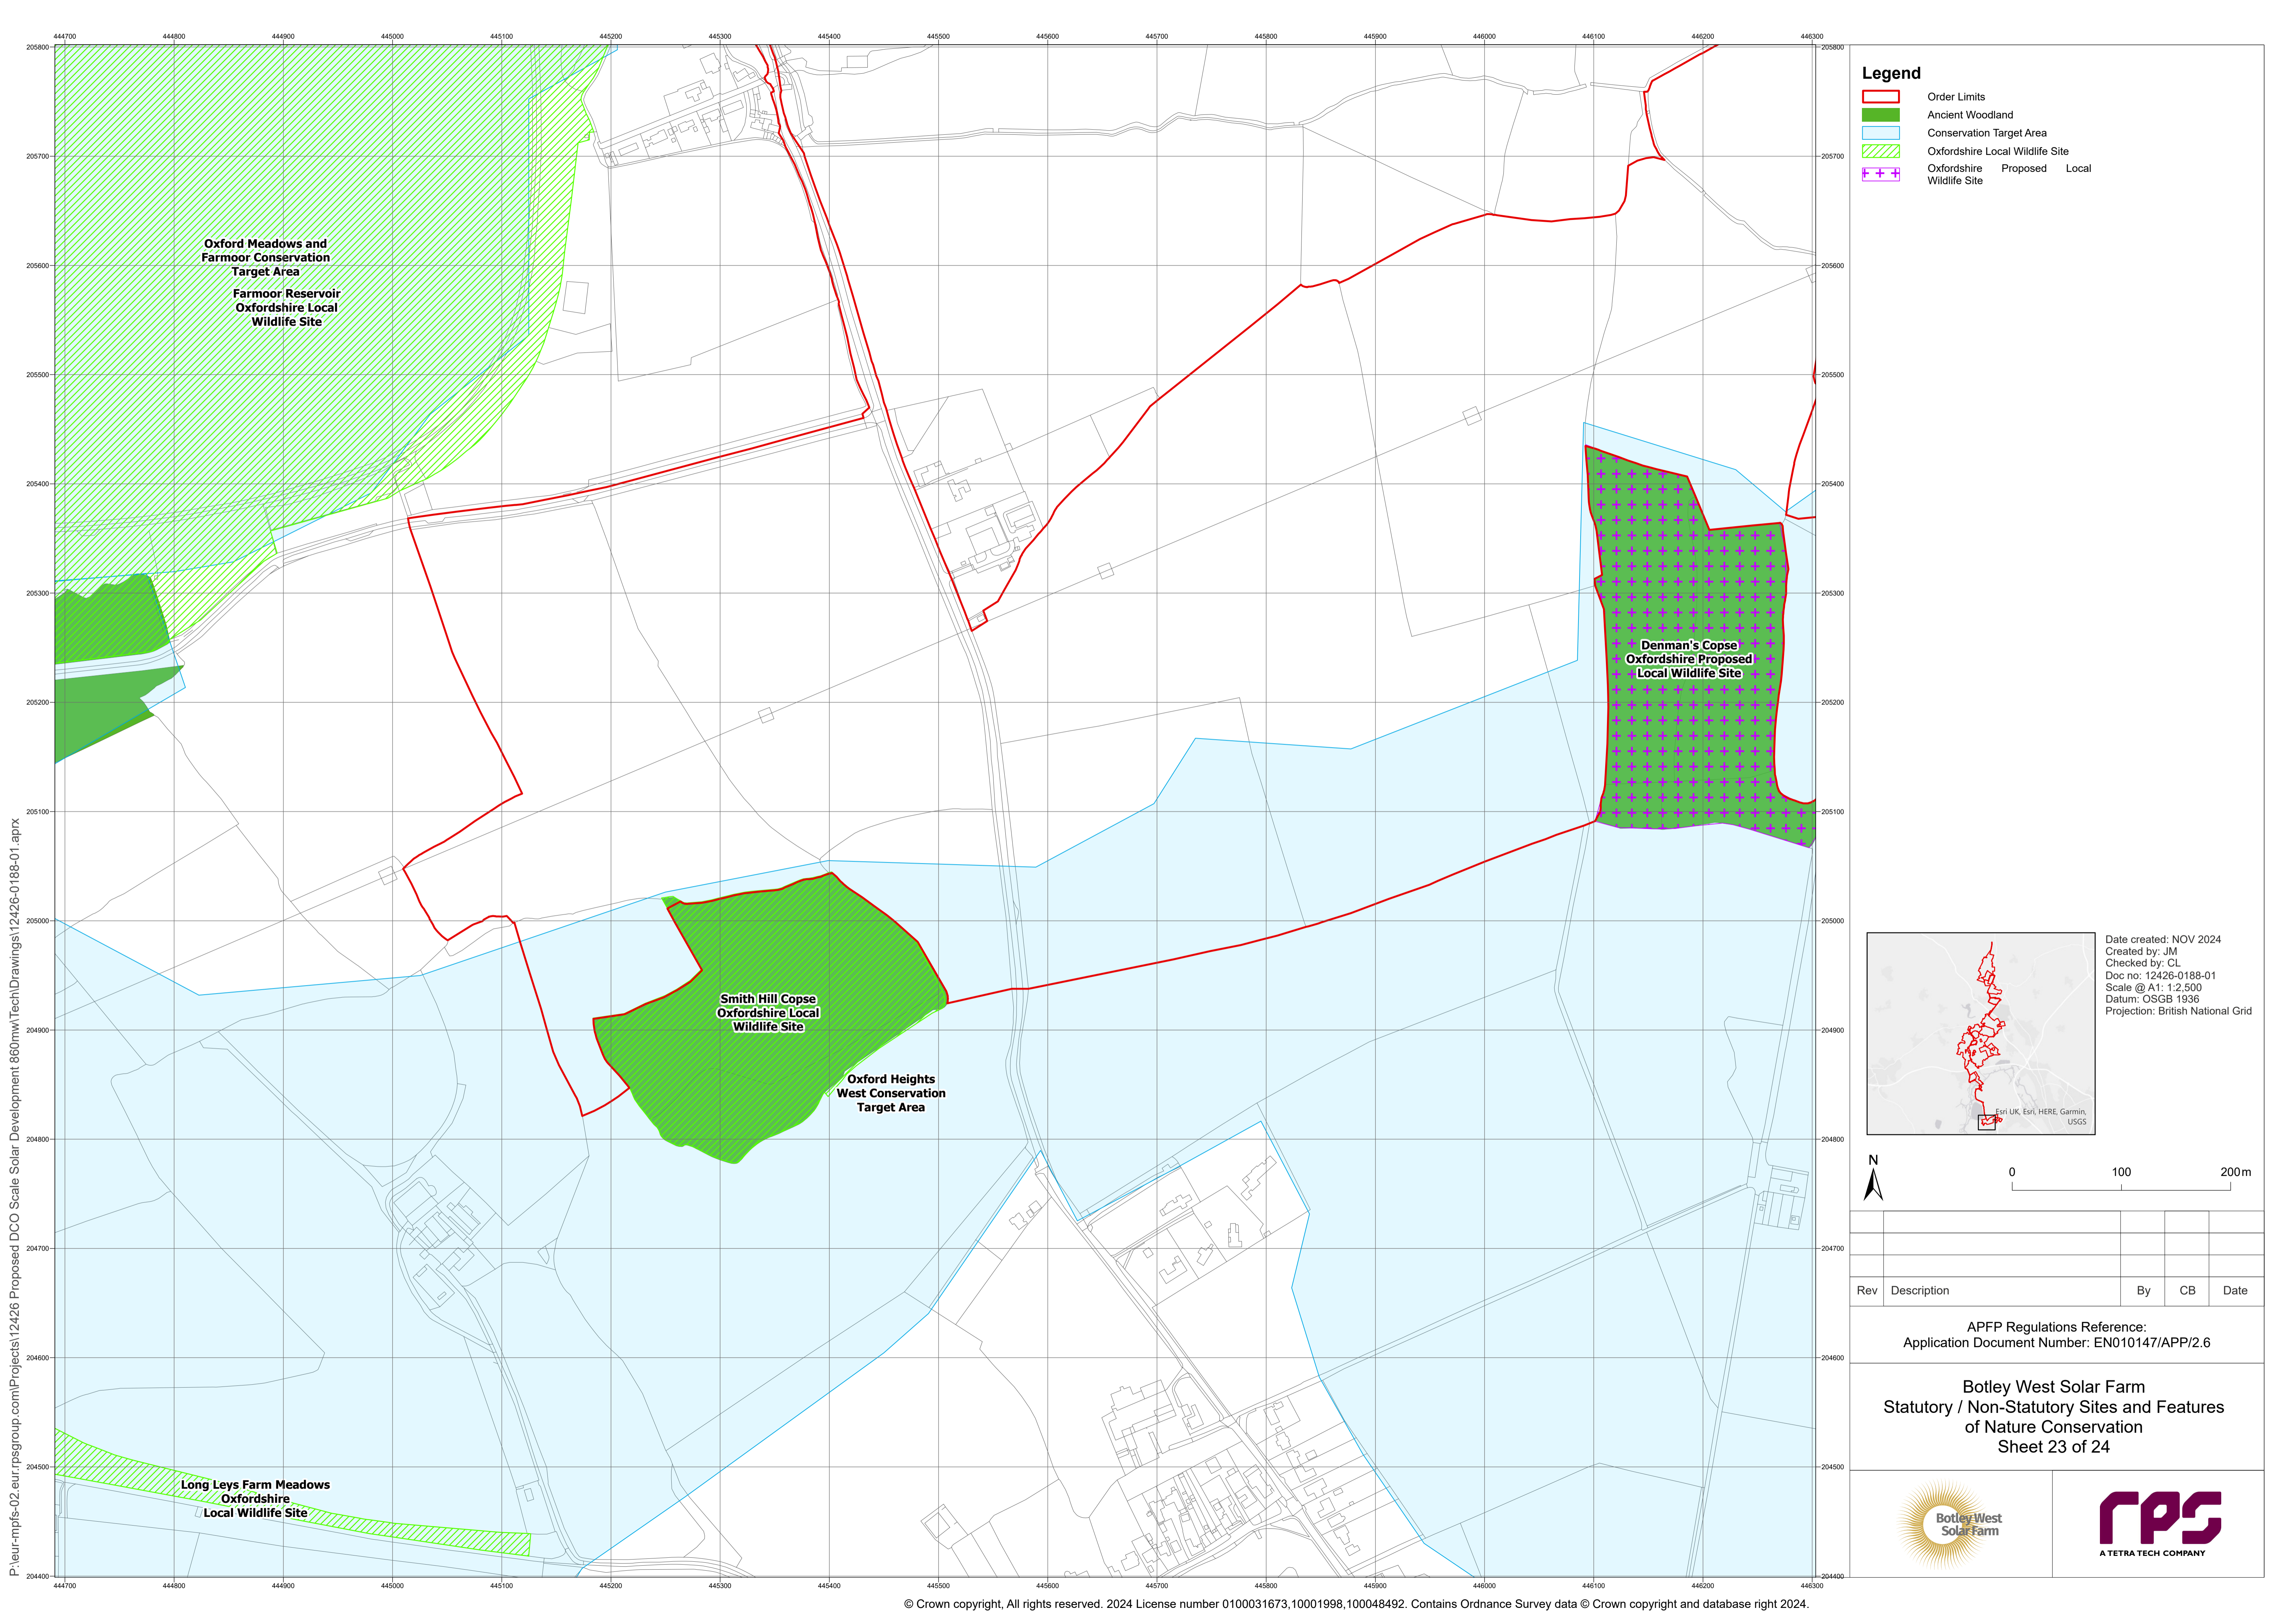

- Legend**
- Order Limits
 - Ancient Woodland
 - Conservation Target Area
 - Oxfordshire Local Wildlife Site
 - Oxfordshire Proposed Local Wildlife Site

Date created: NOV 2024
 Created by: JM
 Checked by: CL
 Doc no: 12426-0188-01
 Scale @ A1: 1:2,500
 Datum: OSGB 1936
 Projection: British National Grid