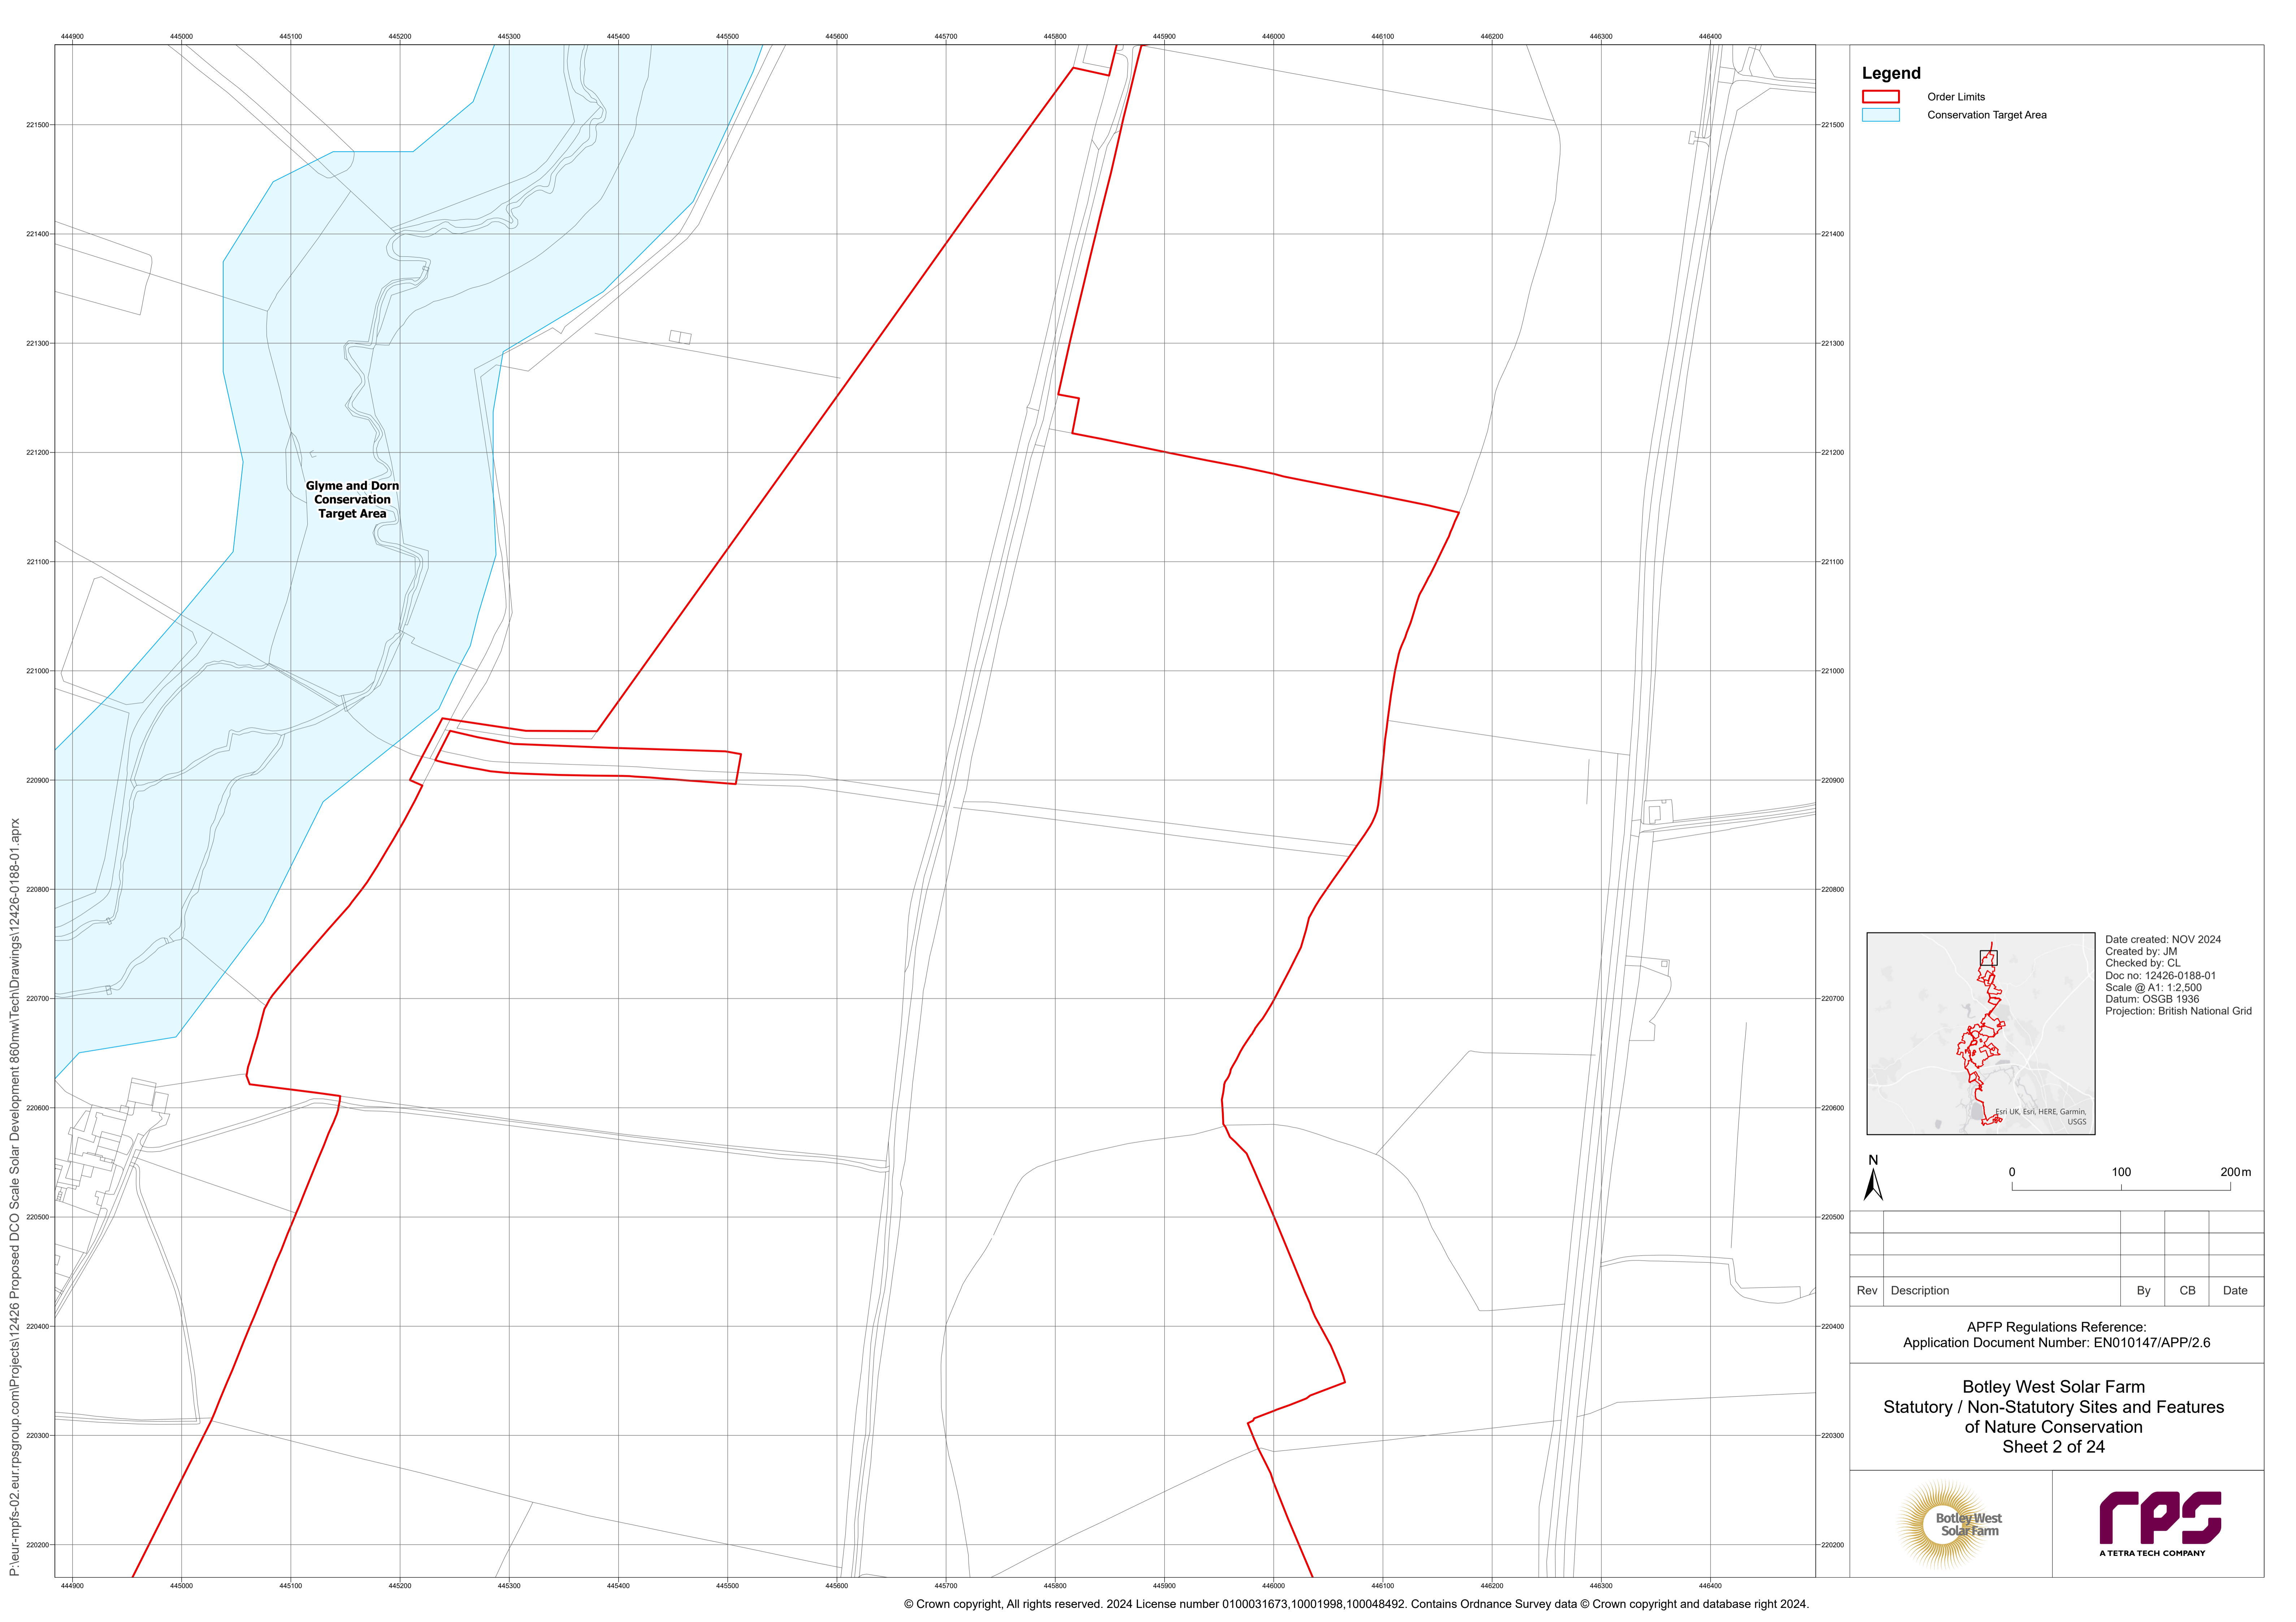

1. **Legend**
2. Order Limits
   - Conservation Target Area

**Glyme and Dorn
Conservation
Target Area**

Date created: NOV 2024
Created by: JM
Checked by: CL
Doc no: 12426-0188-01
Scale @ A1: 1:2,500
Datum: OSGB 1936
Projection: British National Grid

Rev	Description	By	CB	Date

APFP Regulations Reference:
Application Document Number: EN010147/APP/2.6

**Botley West Solar Farm
Statutory / Non-Statutory Sites and Features
of Nature Conservation
Sheet 2 of 24**

P:\eur-mpfs-02.eur.rpsgroup.com\Projects\12426 Proposed DCO Scale Solar Development\860mm\Tech\Drawings\12426-0188-01.aprx