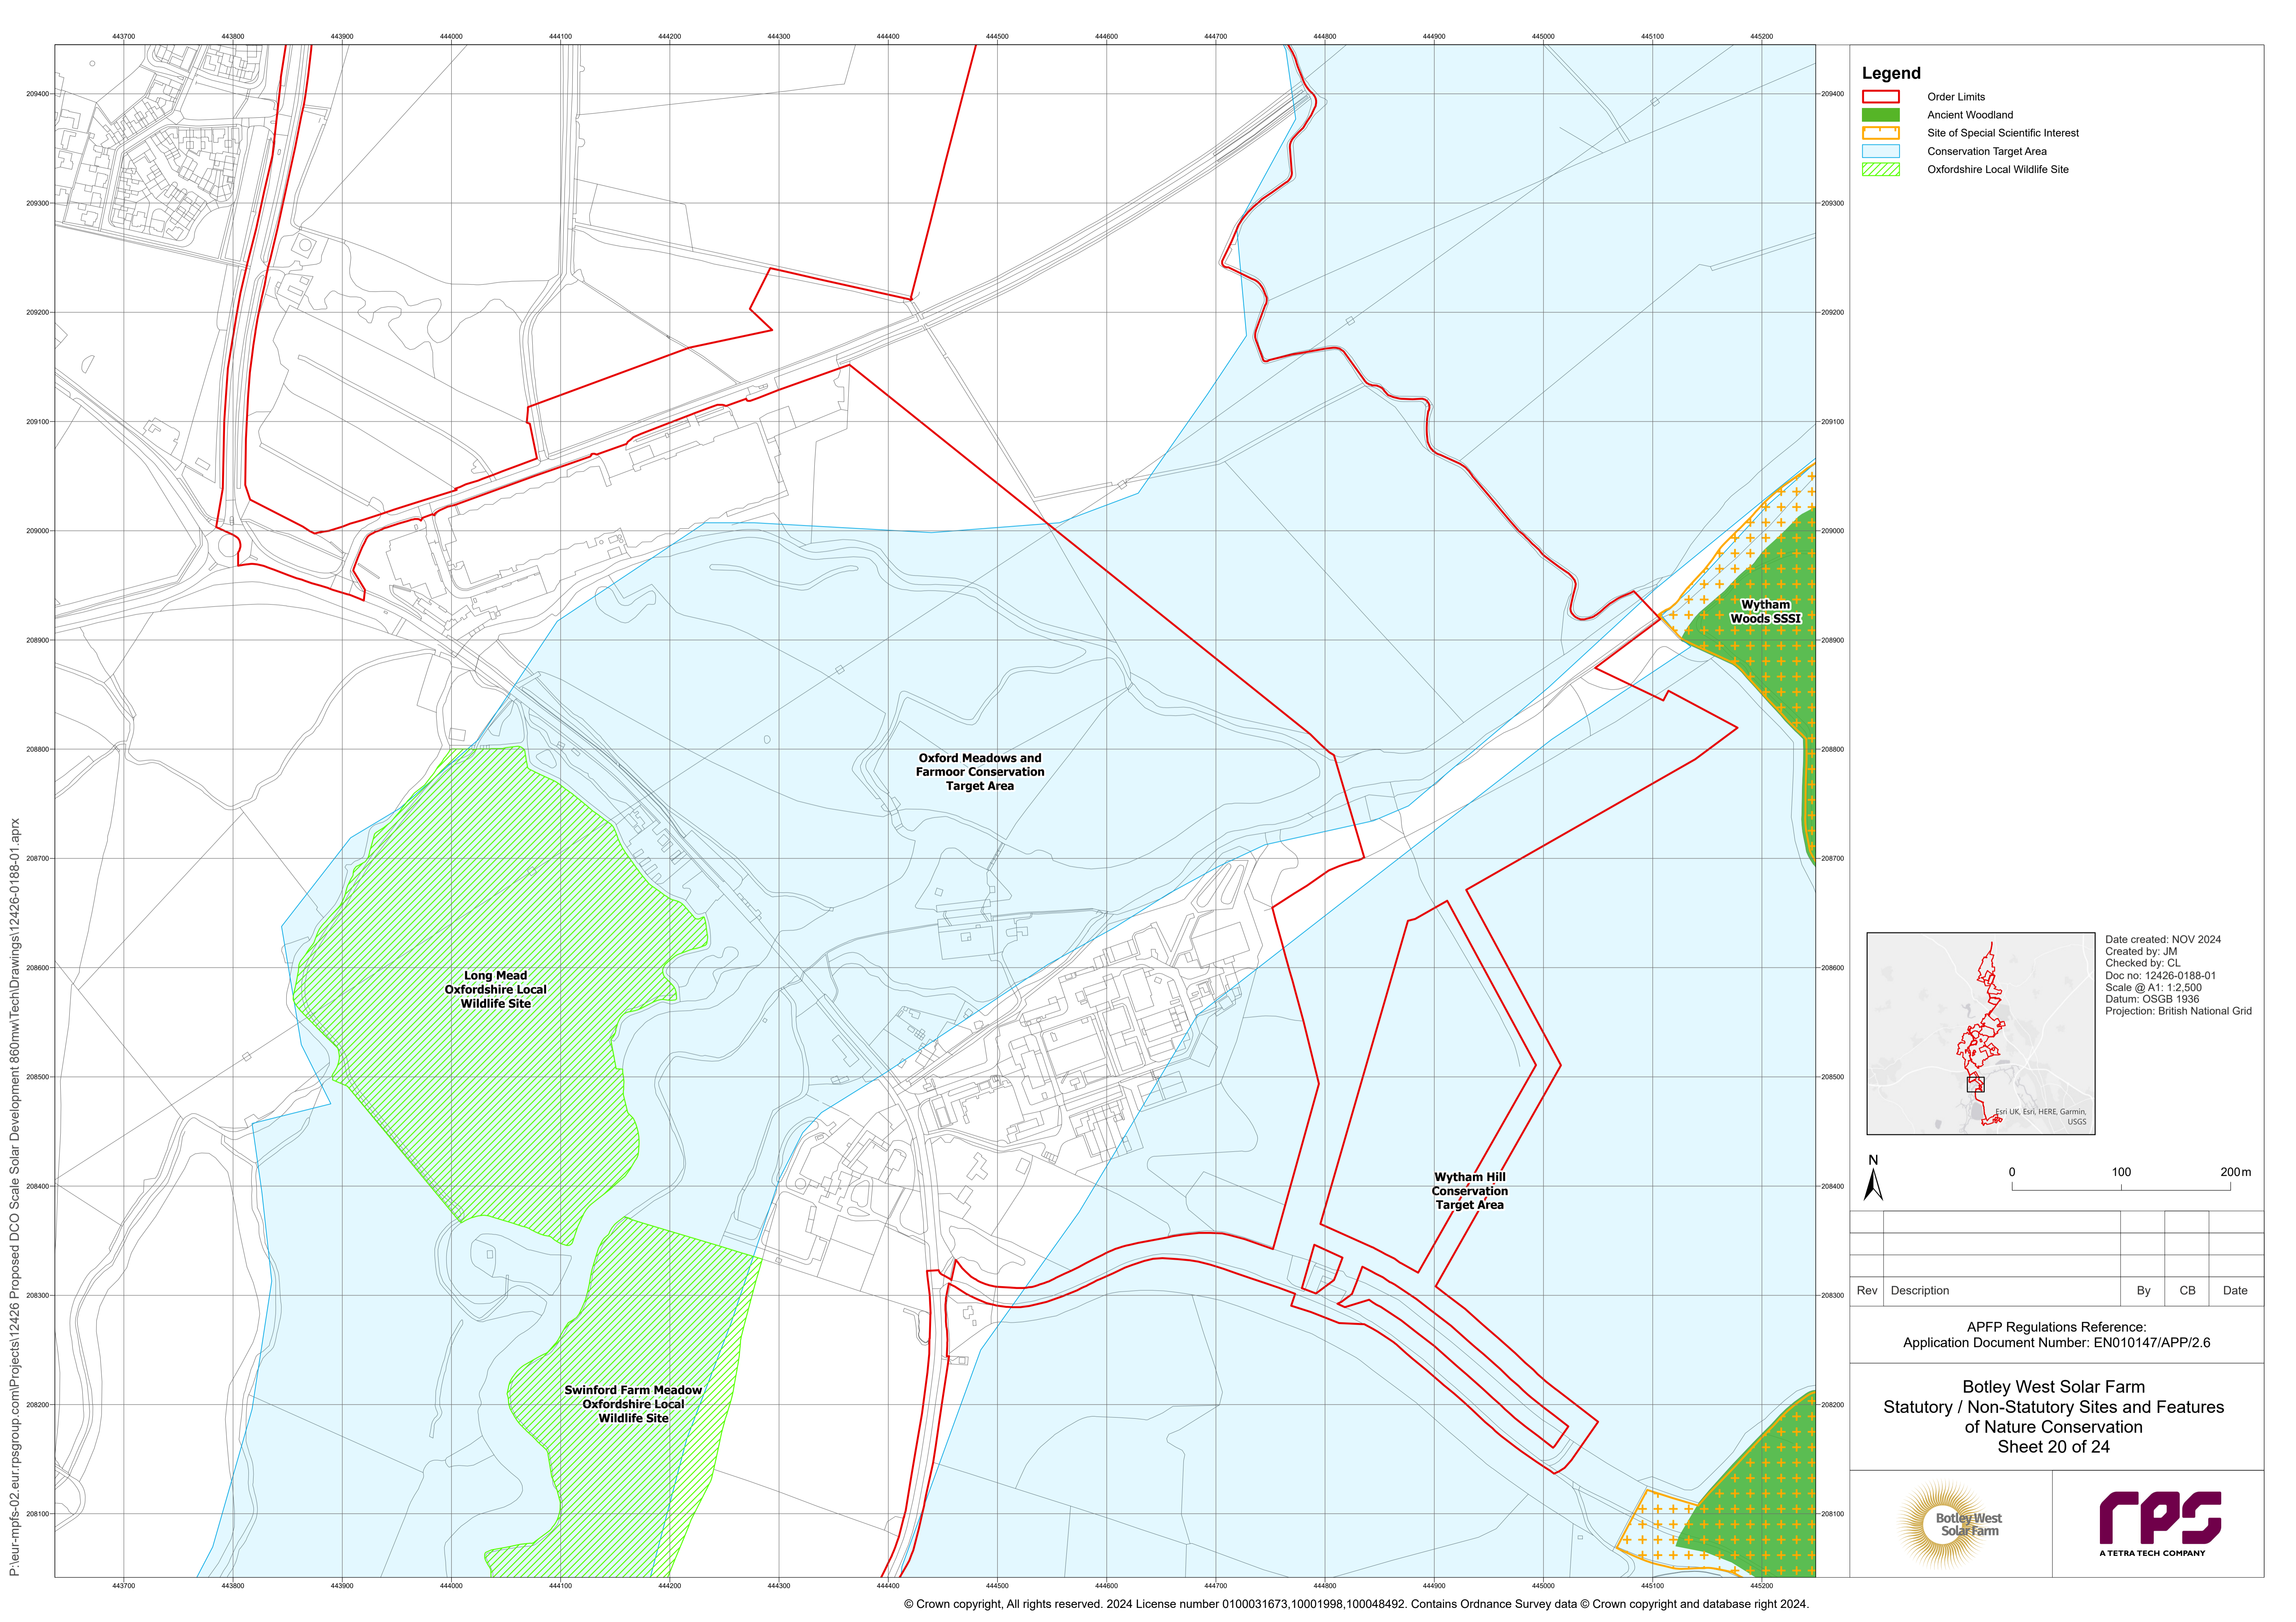

P:\eur-mpfs-02.eur.rpsgroup.com\Projects\12426 Proposed DCO Scale Solar Development\860mm\Tech\Drawings\12426-0188-01.aprx

Legend

- Order Limits
- Ancient Woodland
- Site of Special Scientific Interest
- Conservation Target Area
- Oxfordshire Local Wildlife Site