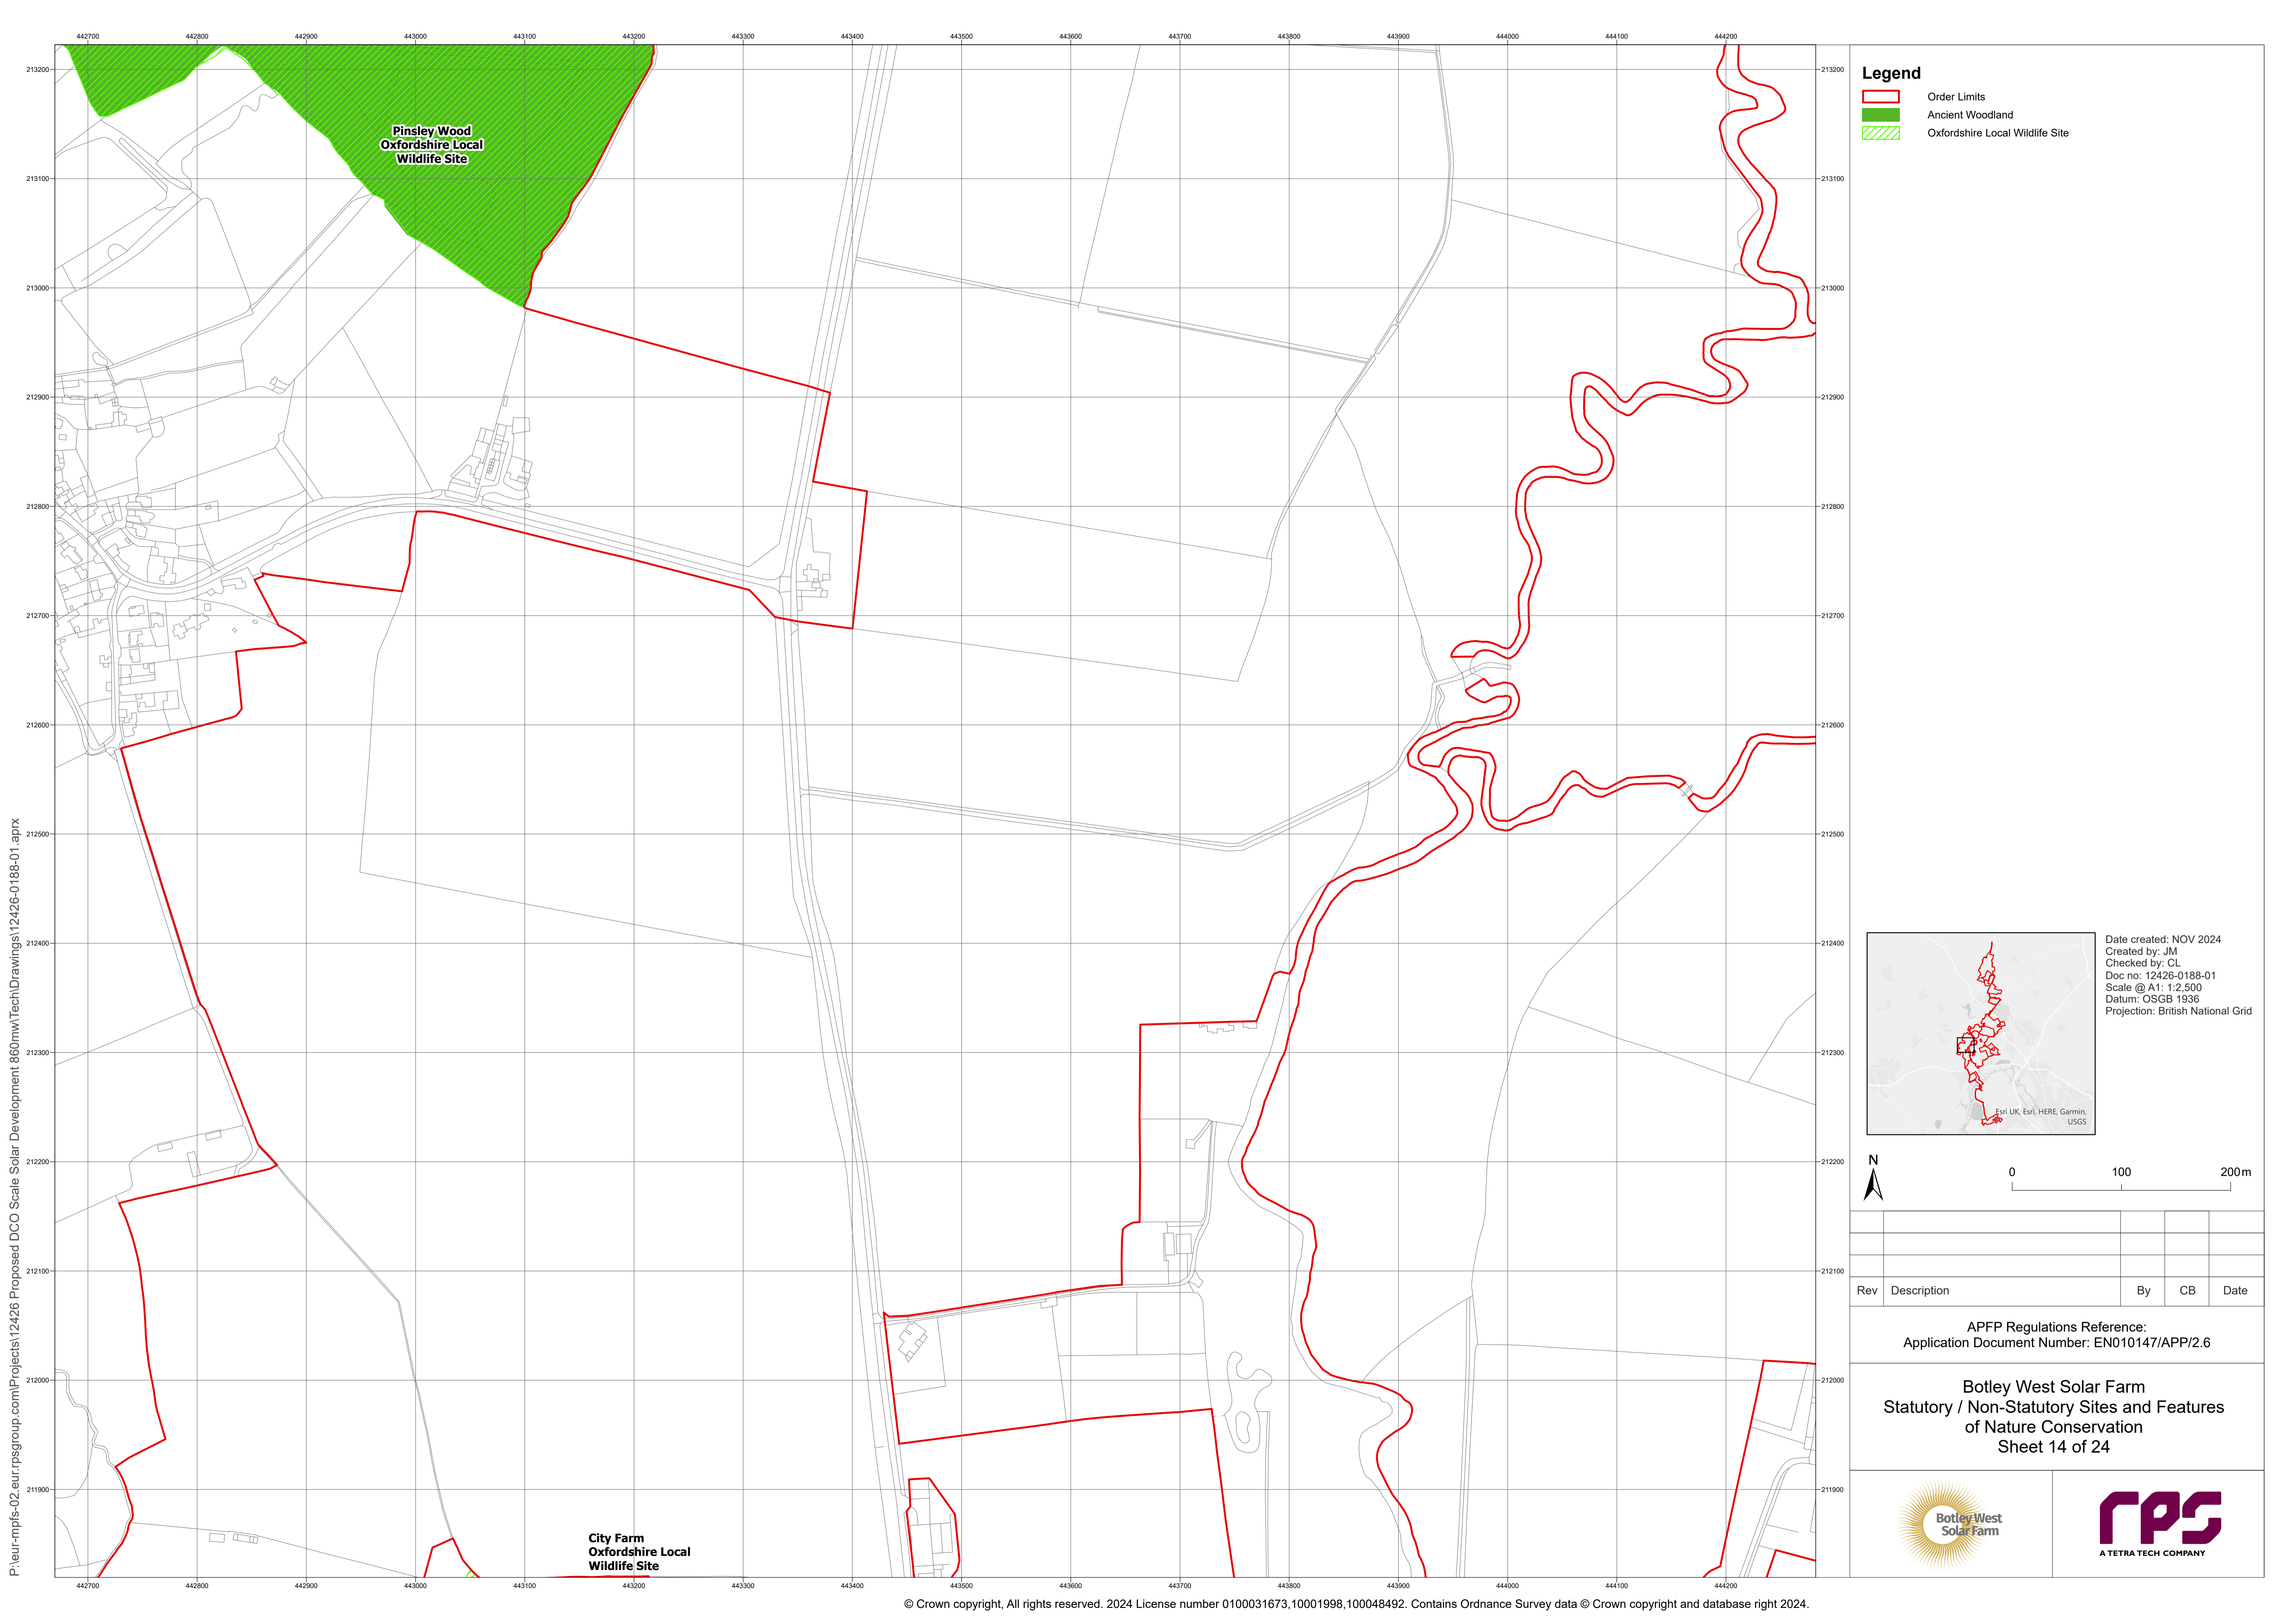

**Pinsley Wood
Oxfordshire Local
Wildlife Site**

**City Farm
Oxfordshire Local
Wildlife Site**

1. **Legend**
2. Order Limits
   - Ancient Woodland
   - Oxfordshire Local Wildlife Site

Date created: NOV 2024
Created by: JM
Checked by: CL
Doc no: 12426-0188-01
Scale @ A1: 1:2,500
Datum: OSGB 1936
Projection: British National Grid

Rev	Description	By	CB	Date

APFP Regulations Reference:
Application Document Number: EN010147/APP/2.6

**Botley West Solar Farm
Statutory / Non-Statutory Sites and Features
of Nature Conservation
Sheet 14 of 24**

P:\eur-mp/s-02_eur.rpsgroup.com\Projects\12426\Tech\Drawings\12426-0188-01.aprx