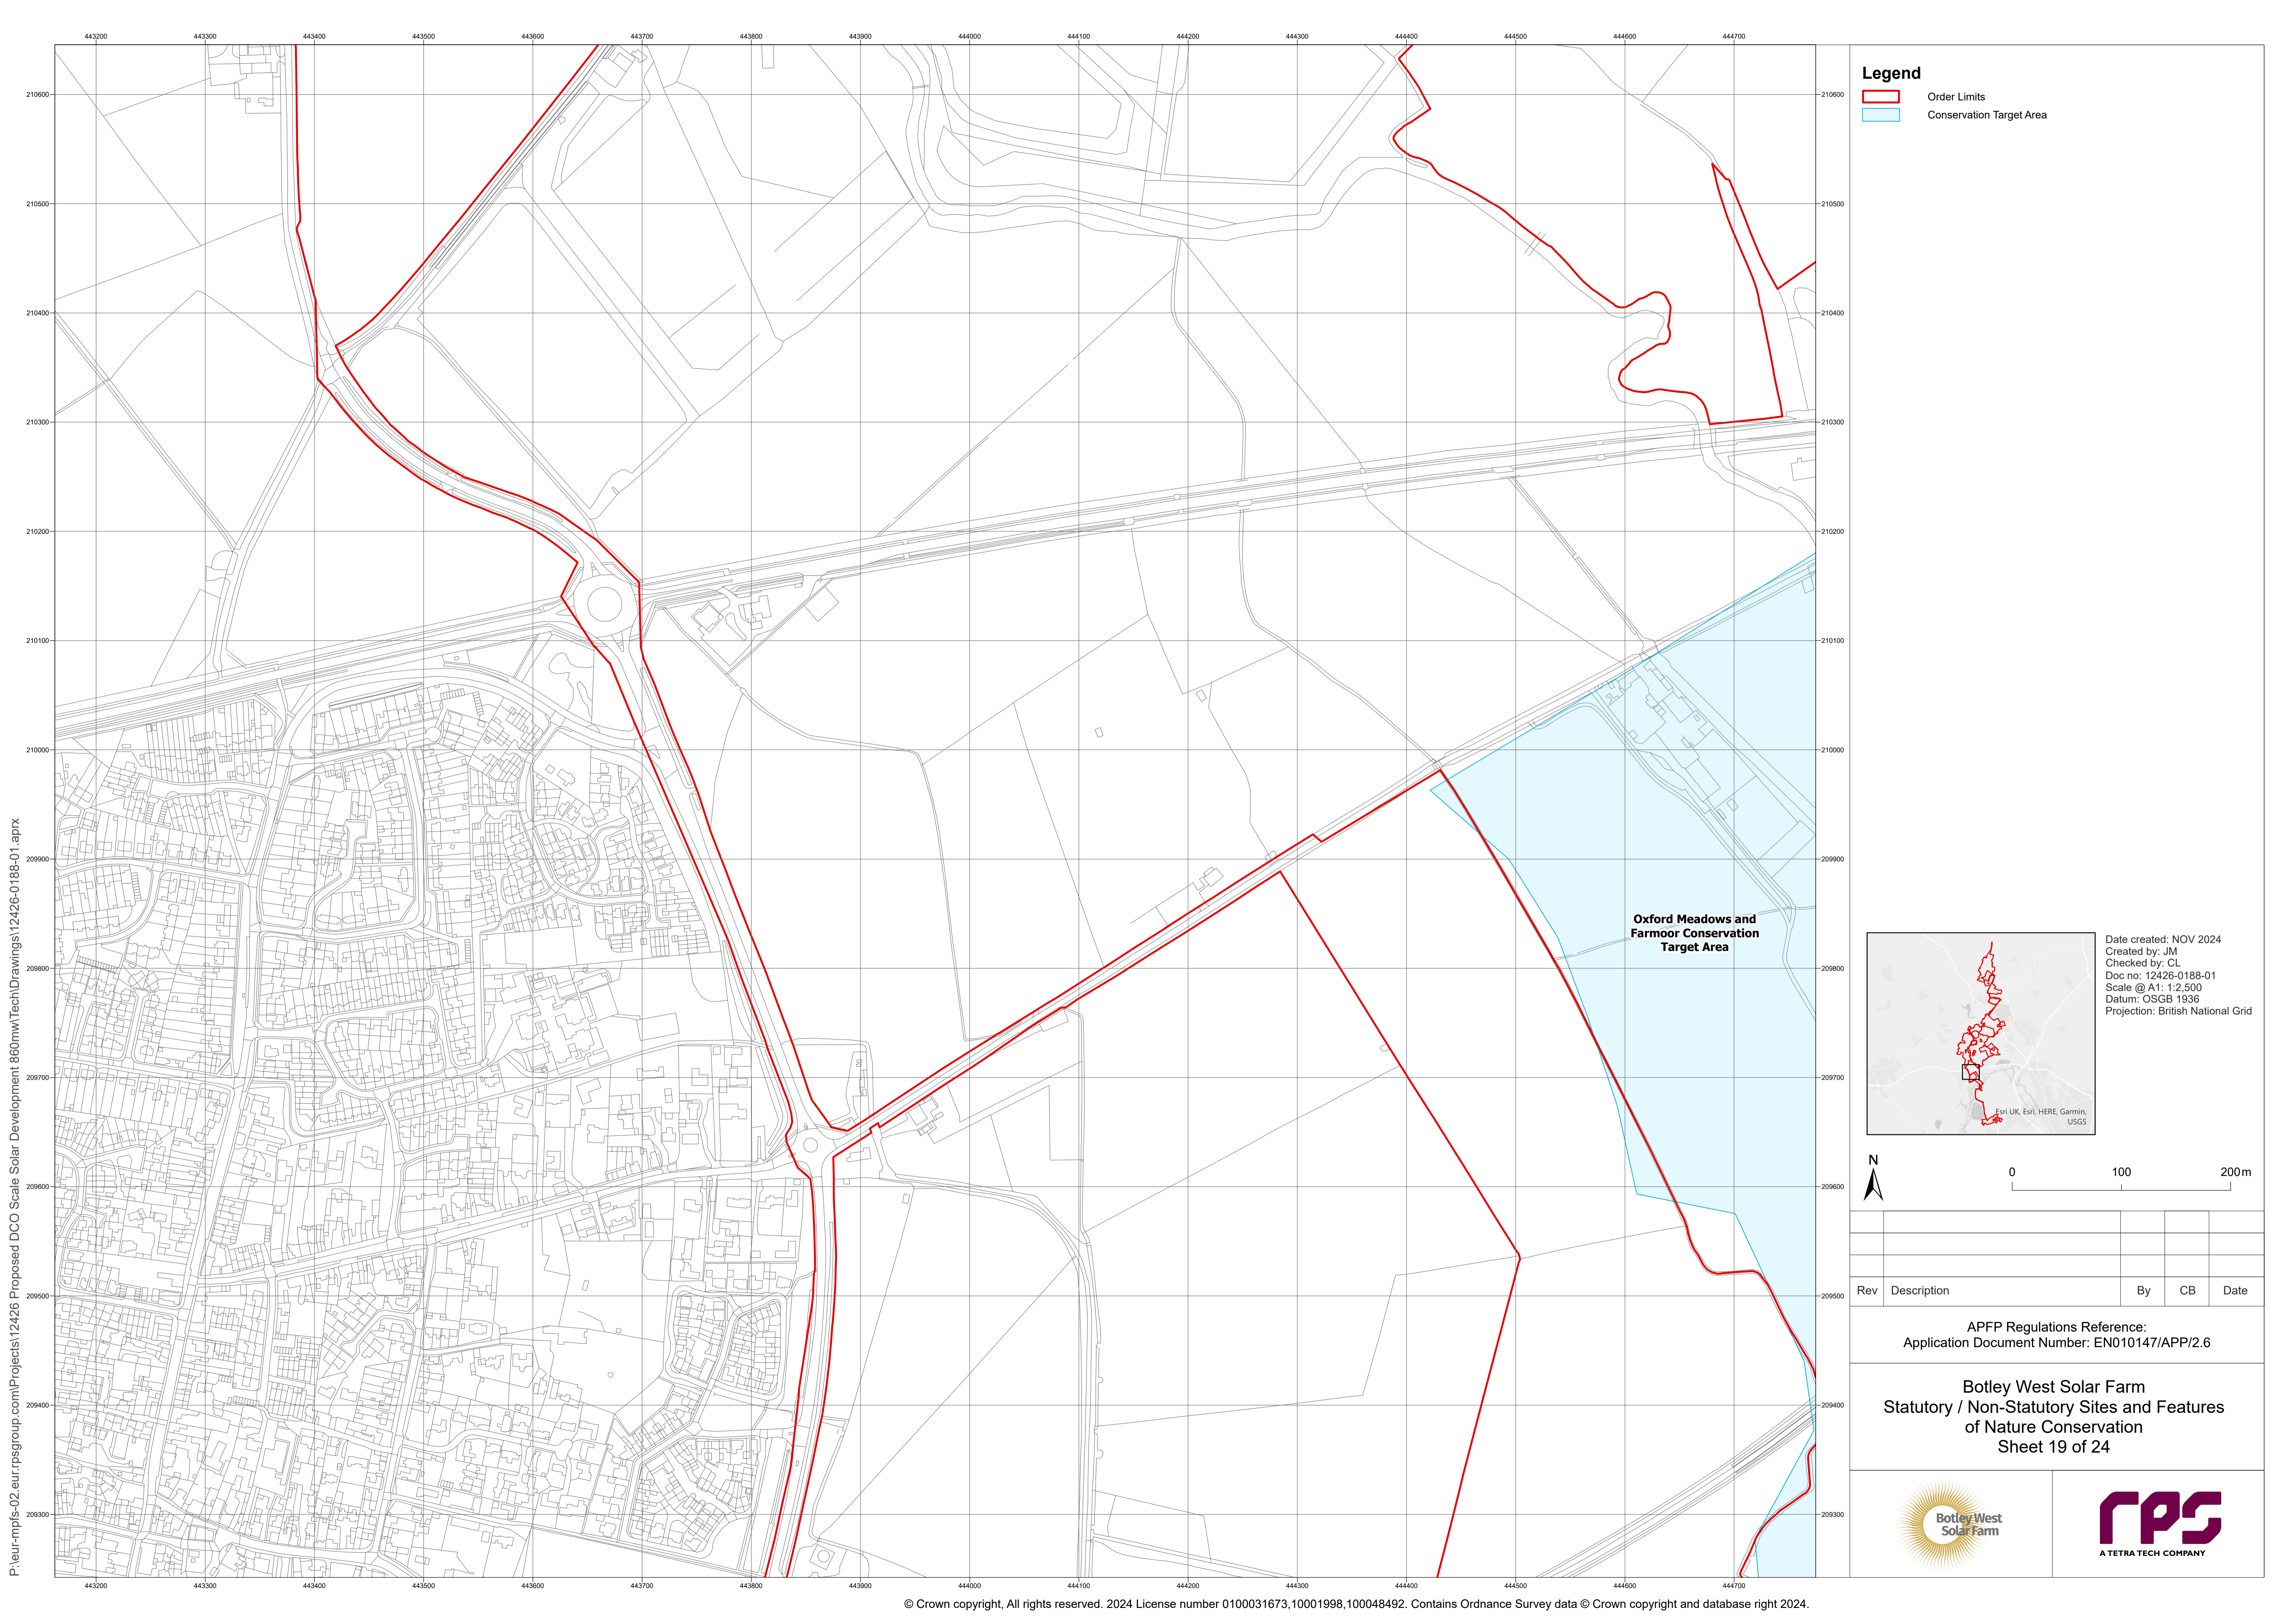

Legend

- Order Limits
- Conservation Target Area

Date created: NOV 2024
Created by: JM
Checked by: CL
Doc no: 12426-0188-01
Scale @ A1: 1:2,500
Datum: OSGB 1936
Projection: British National Grid

Rev	Description	By	CB	Date

APFP Regulations Reference:
Application Document Number: EN010147/APP/2.6

Botley West Solar Farm
Statutory / Non-Statutory Sites and Features
of Nature Conservation
Sheet 19 of 24

P:\eur-mpfs-02.eur.rpsgroup.com\Projects\12426 Proposed DCO Scale Solar Development\860mm\Tech\Drawings\12426-0188-01.aprx