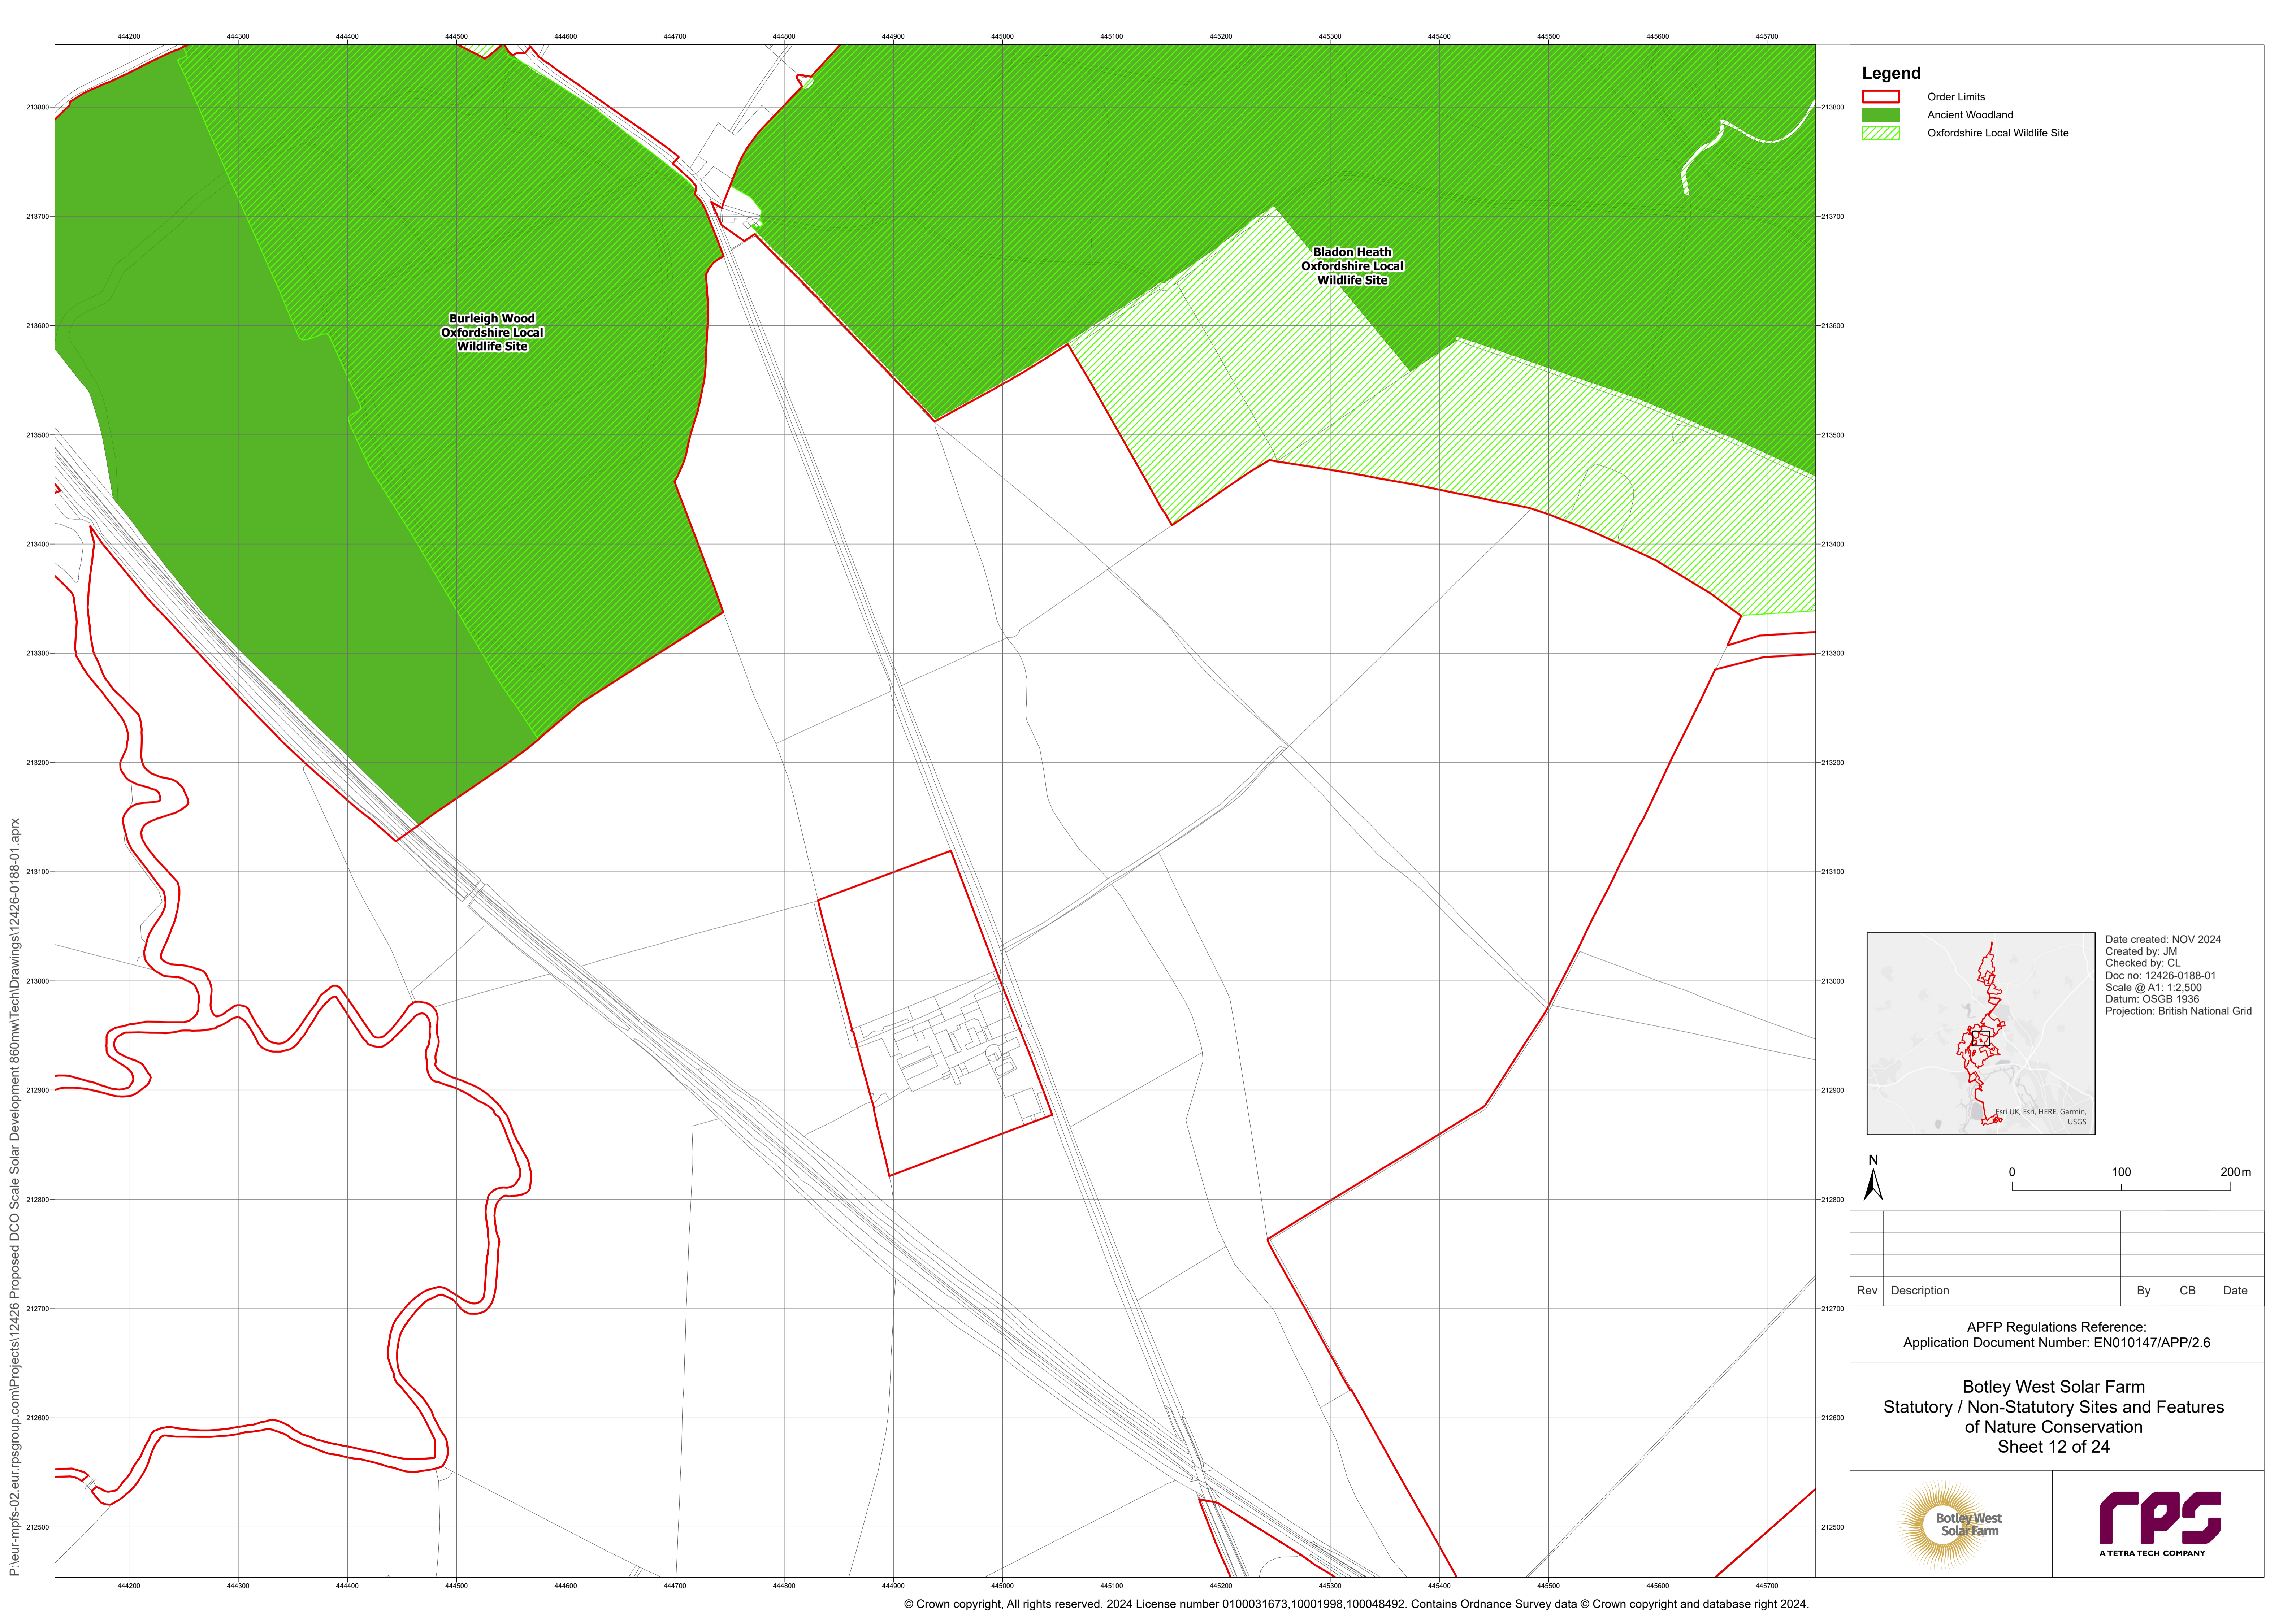

P:\eur-mpfs-02.eur.rpsgroup.com\Projects\12426\Tech\Drawings\12426-0188-01.aprx

- Legend**
- Order Limits
 - Ancient Woodland
 - Site of Special Scientific Interest
 - Conservation Target Area
 - Oxfordshire Local Wildlife Site

Botley West Solar Farm
 Statutory / Non-Statutory Sites and Features
 of Nature Conservation
 Sheet 11 of 24

- Legend**
- Order Limits
 - Ancient Woodland
 - Oxfordshire Local Wildlife Site

**Burleigh Wood
Oxfordshire Local
Wildlife Site**