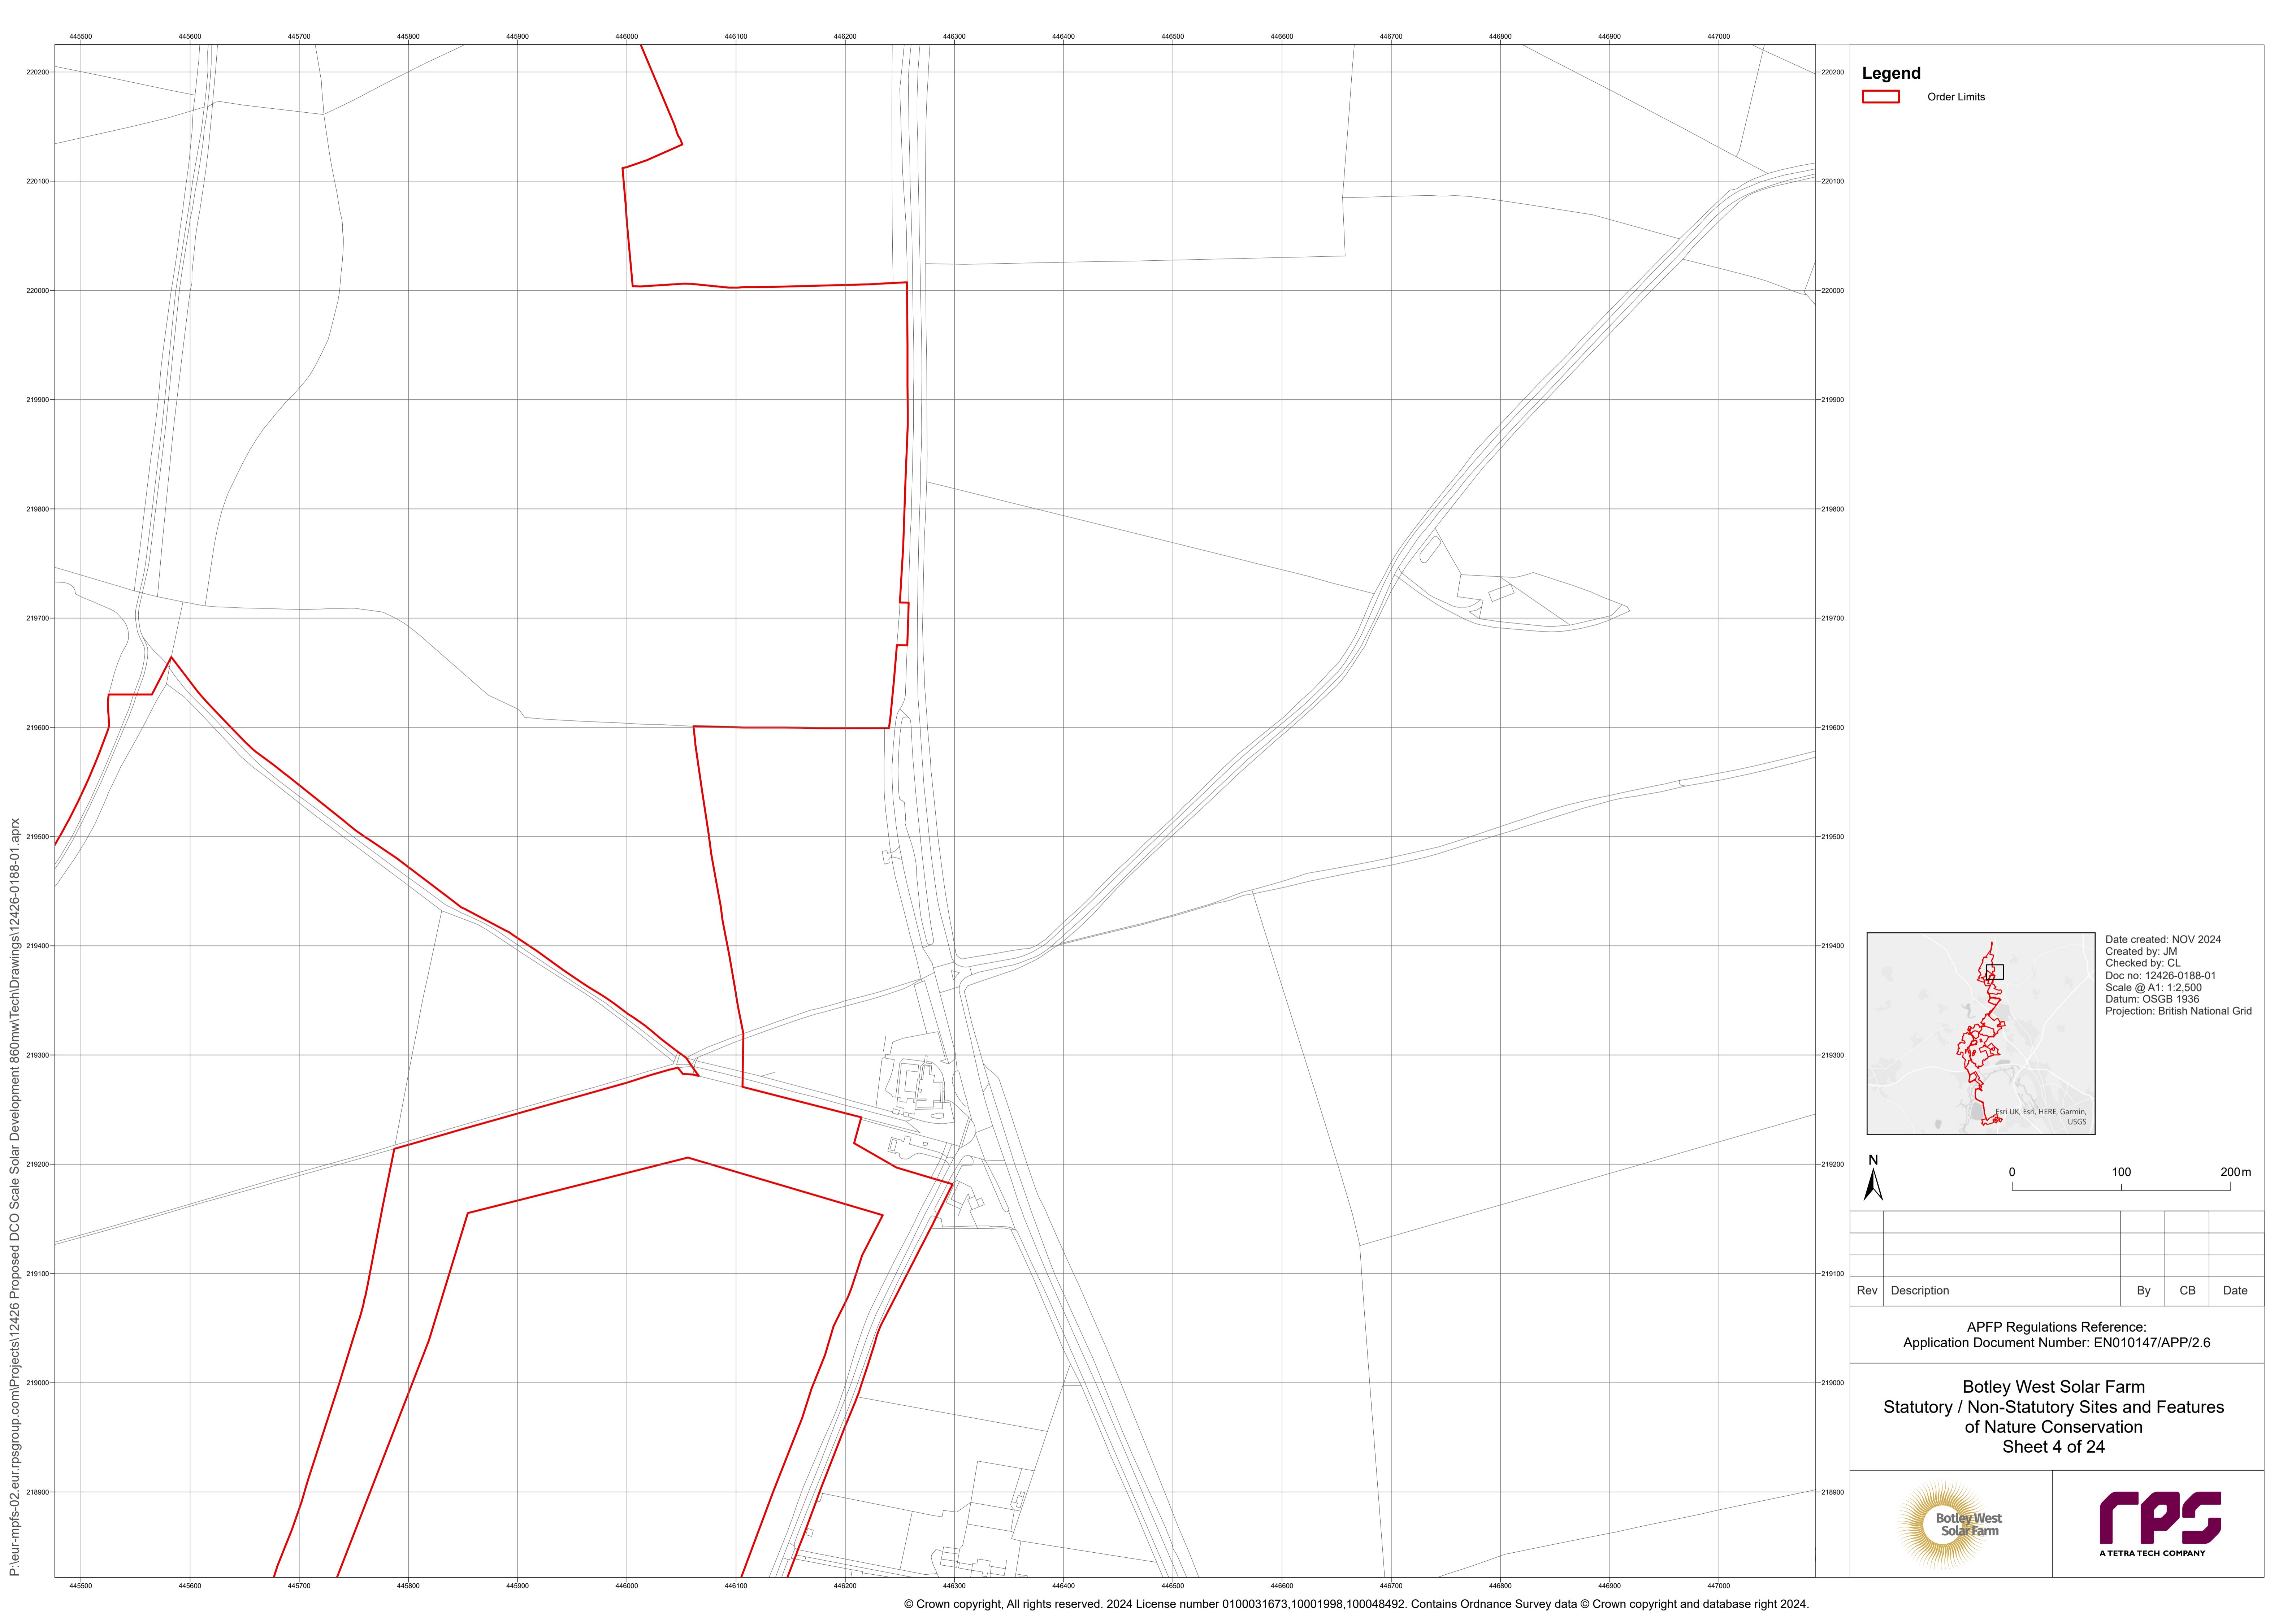

Legend
 Order Limits

Date created: NOV 2024
Created by: JM
Checked by: CL
Doc no: 12426-0188-01
Scale @ A1: 1:2,500
Datum: OSGB 1936
Projection: British National Grid

Rev	Description	By	CB	Date

APFP Regulations Reference:
Application Document Number: EN010147/APP/2.6

Botley West Solar Farm
Statutory / Non-Statutory Sites and Features
of Nature Conservation
Sheet 4 of 24