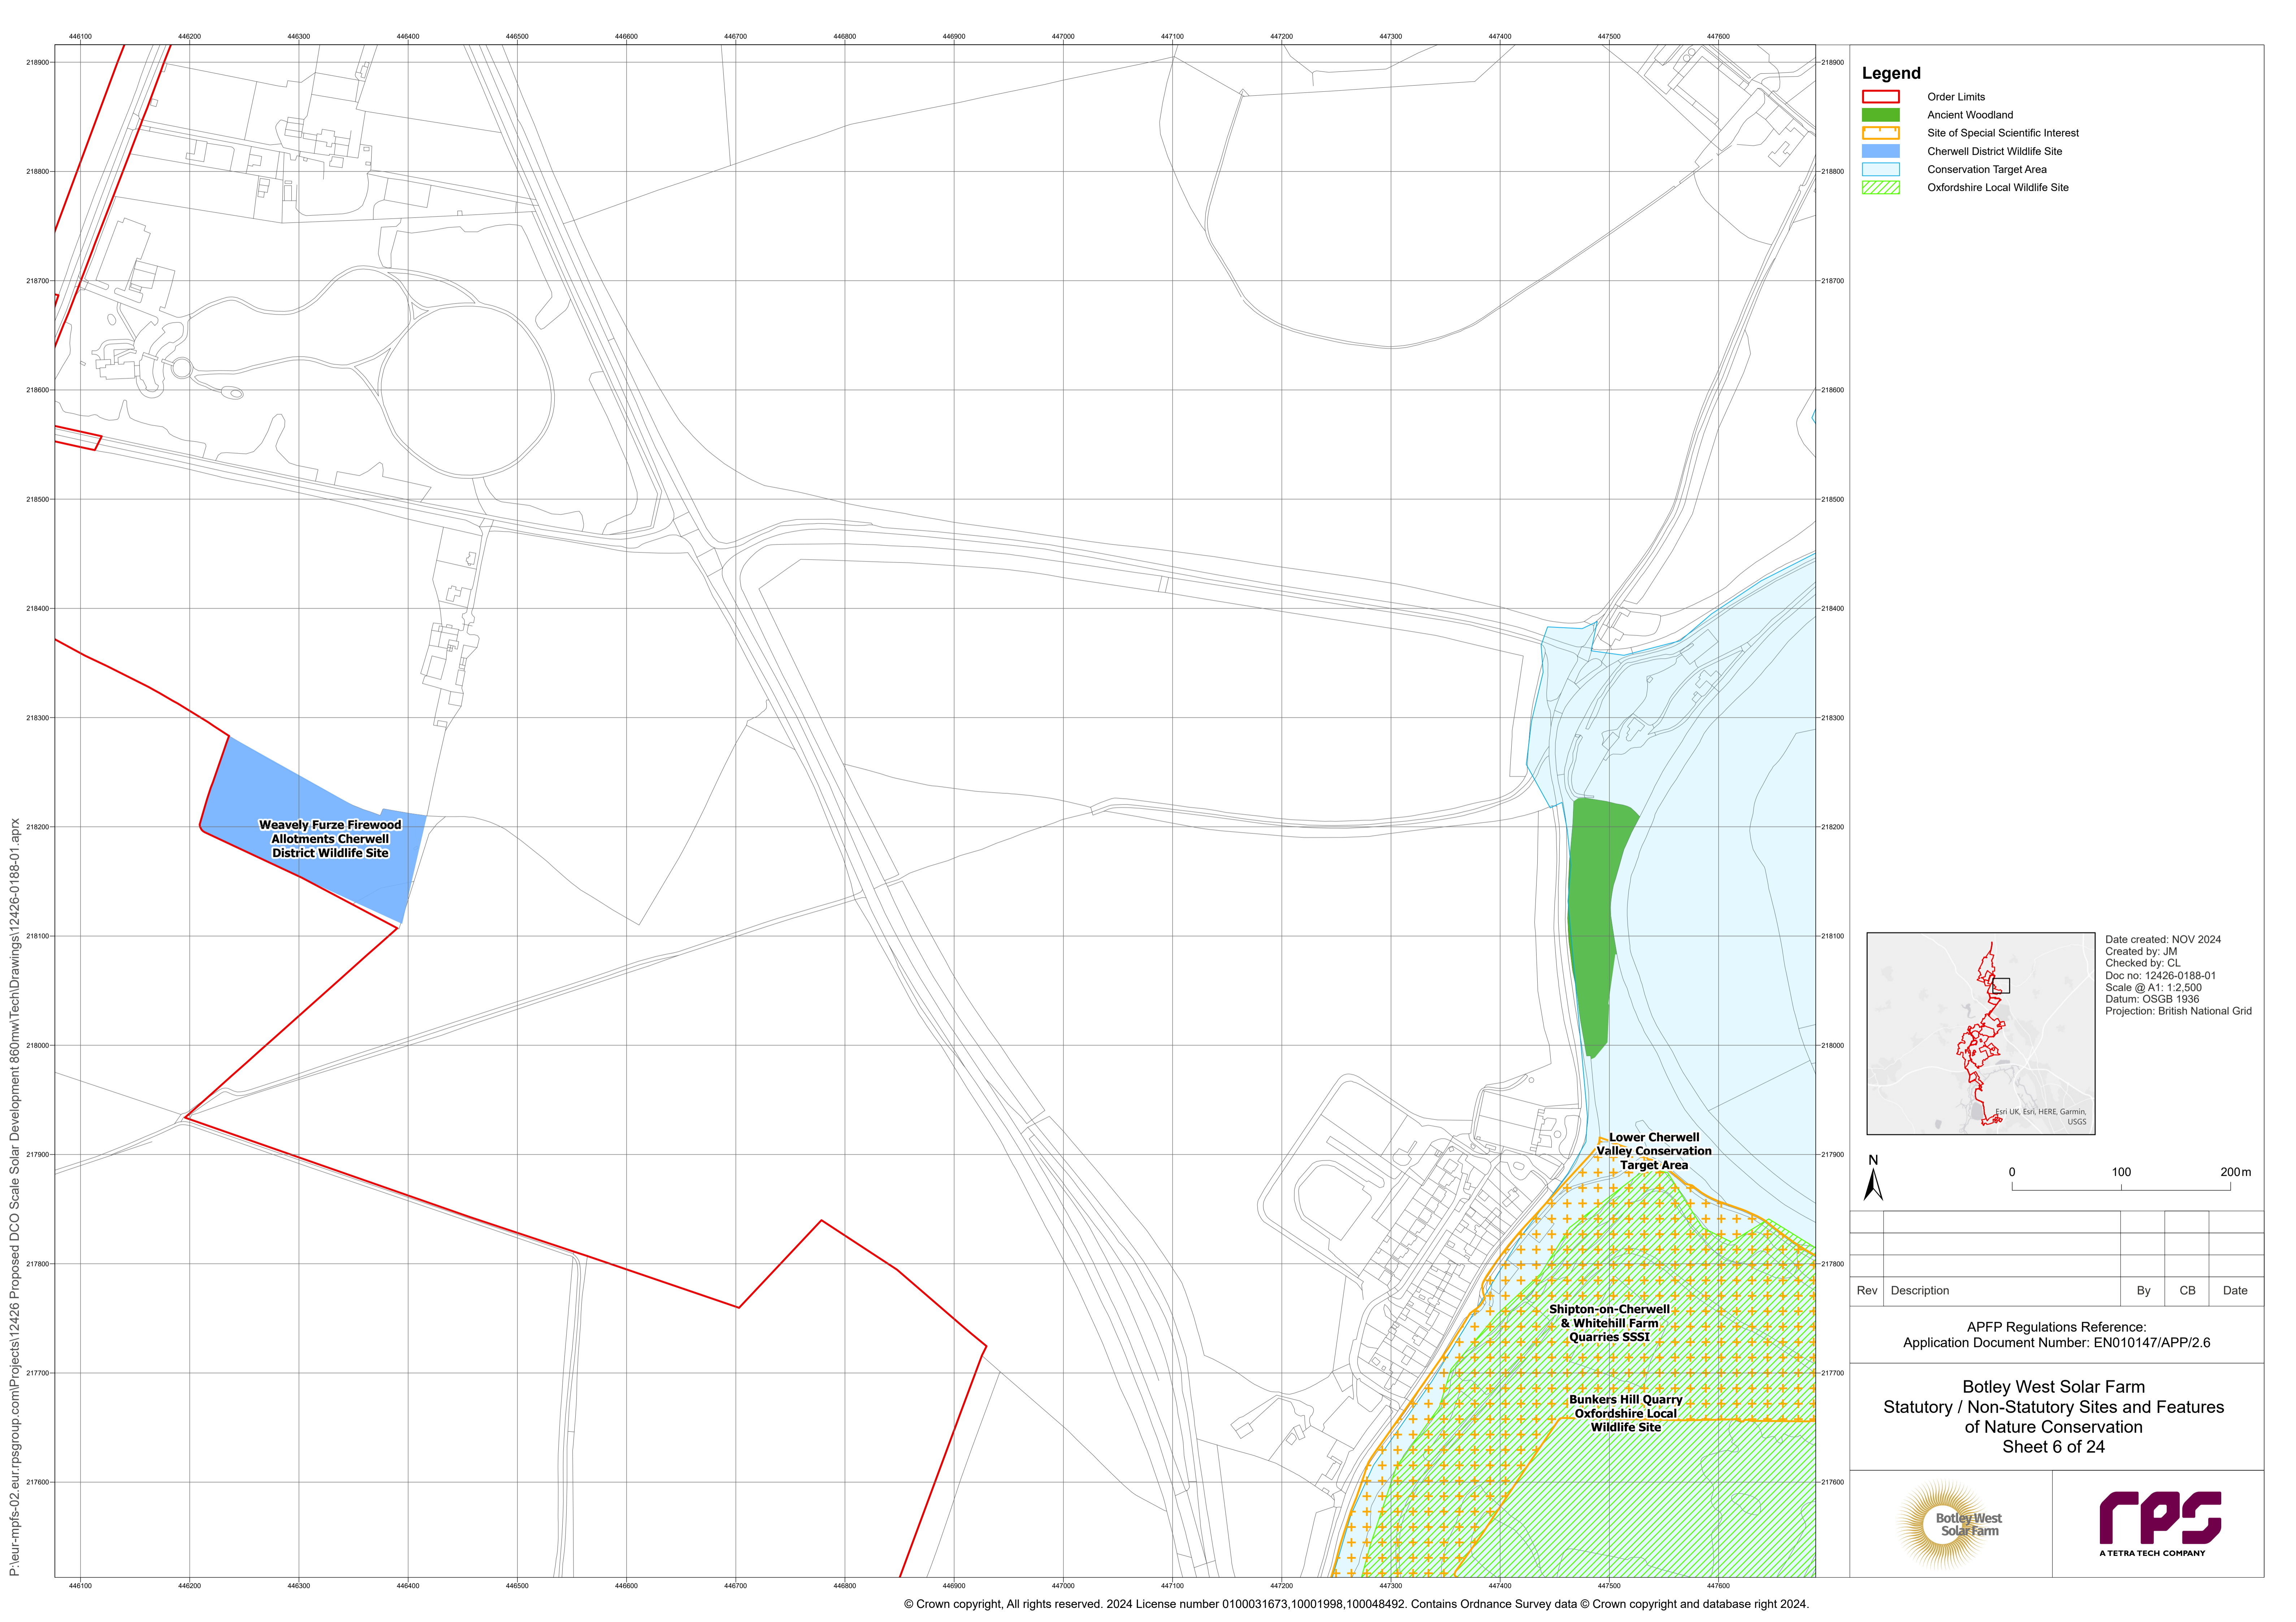

**Botley West Solar Farm
 Statutory / Non-Statutory Sites and Features
 of Nature Conservation
 Sheet 5 of 24**

- Legend**
- Order Limits
 - Ancient Woodland
 - Site of Special Scientific Interest
 - Cherwell District Wildlife Site
 - Conservation Target Area
 - Oxfordshire Local Wildlife Site