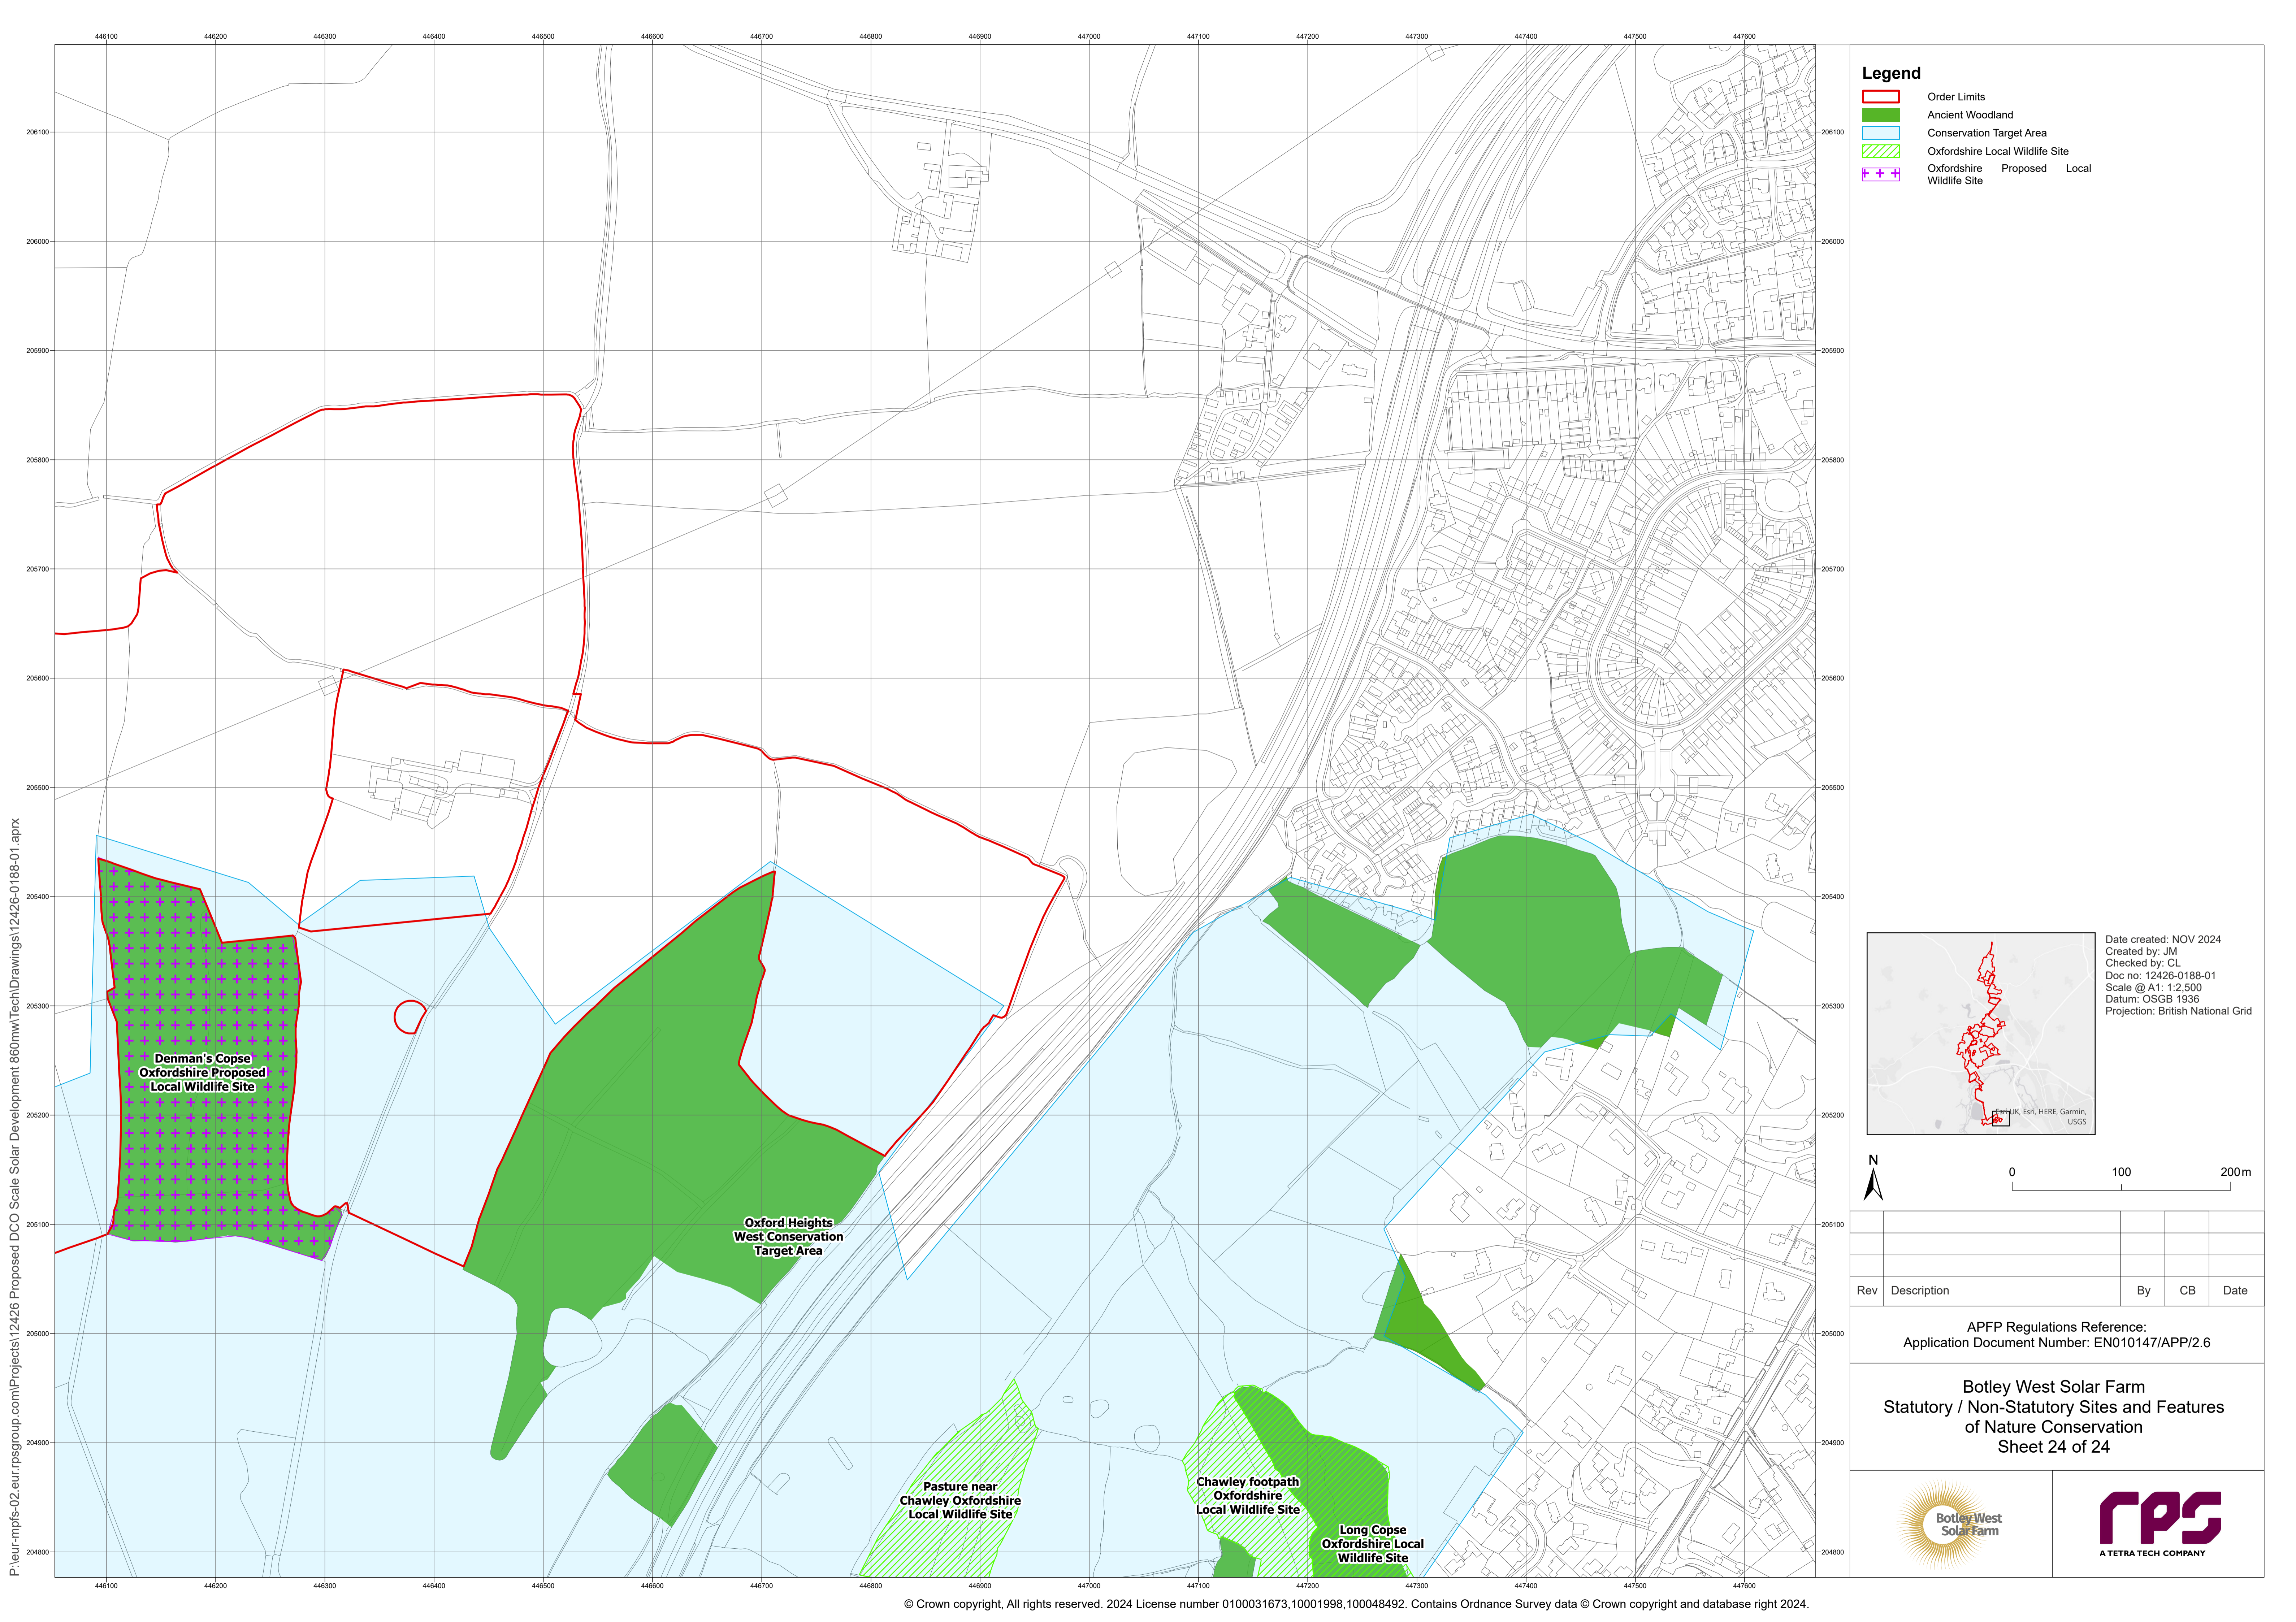

Legend

- Order Limits
- Ancient Woodland
- Conservation Target Area
- Oxfordshire Local Wildlife Site
- Oxfordshire Proposed Local Wildlife Site

Date created: NOV 2024
Created by: JM
Checked by: CL
Doc no: 12426-0188-01
Scale @ A1: 1:2,500
Datum: OSGB 1936
Projection: British National Grid

Rev	Description	By	CB	Date

APFP Regulations Reference:
Application Document Number: EN010147/APP/2.6

Botley West Solar Farm
Statutory / Non-Statutory Sites and Features
of Nature Conservation
Sheet 24 of 24