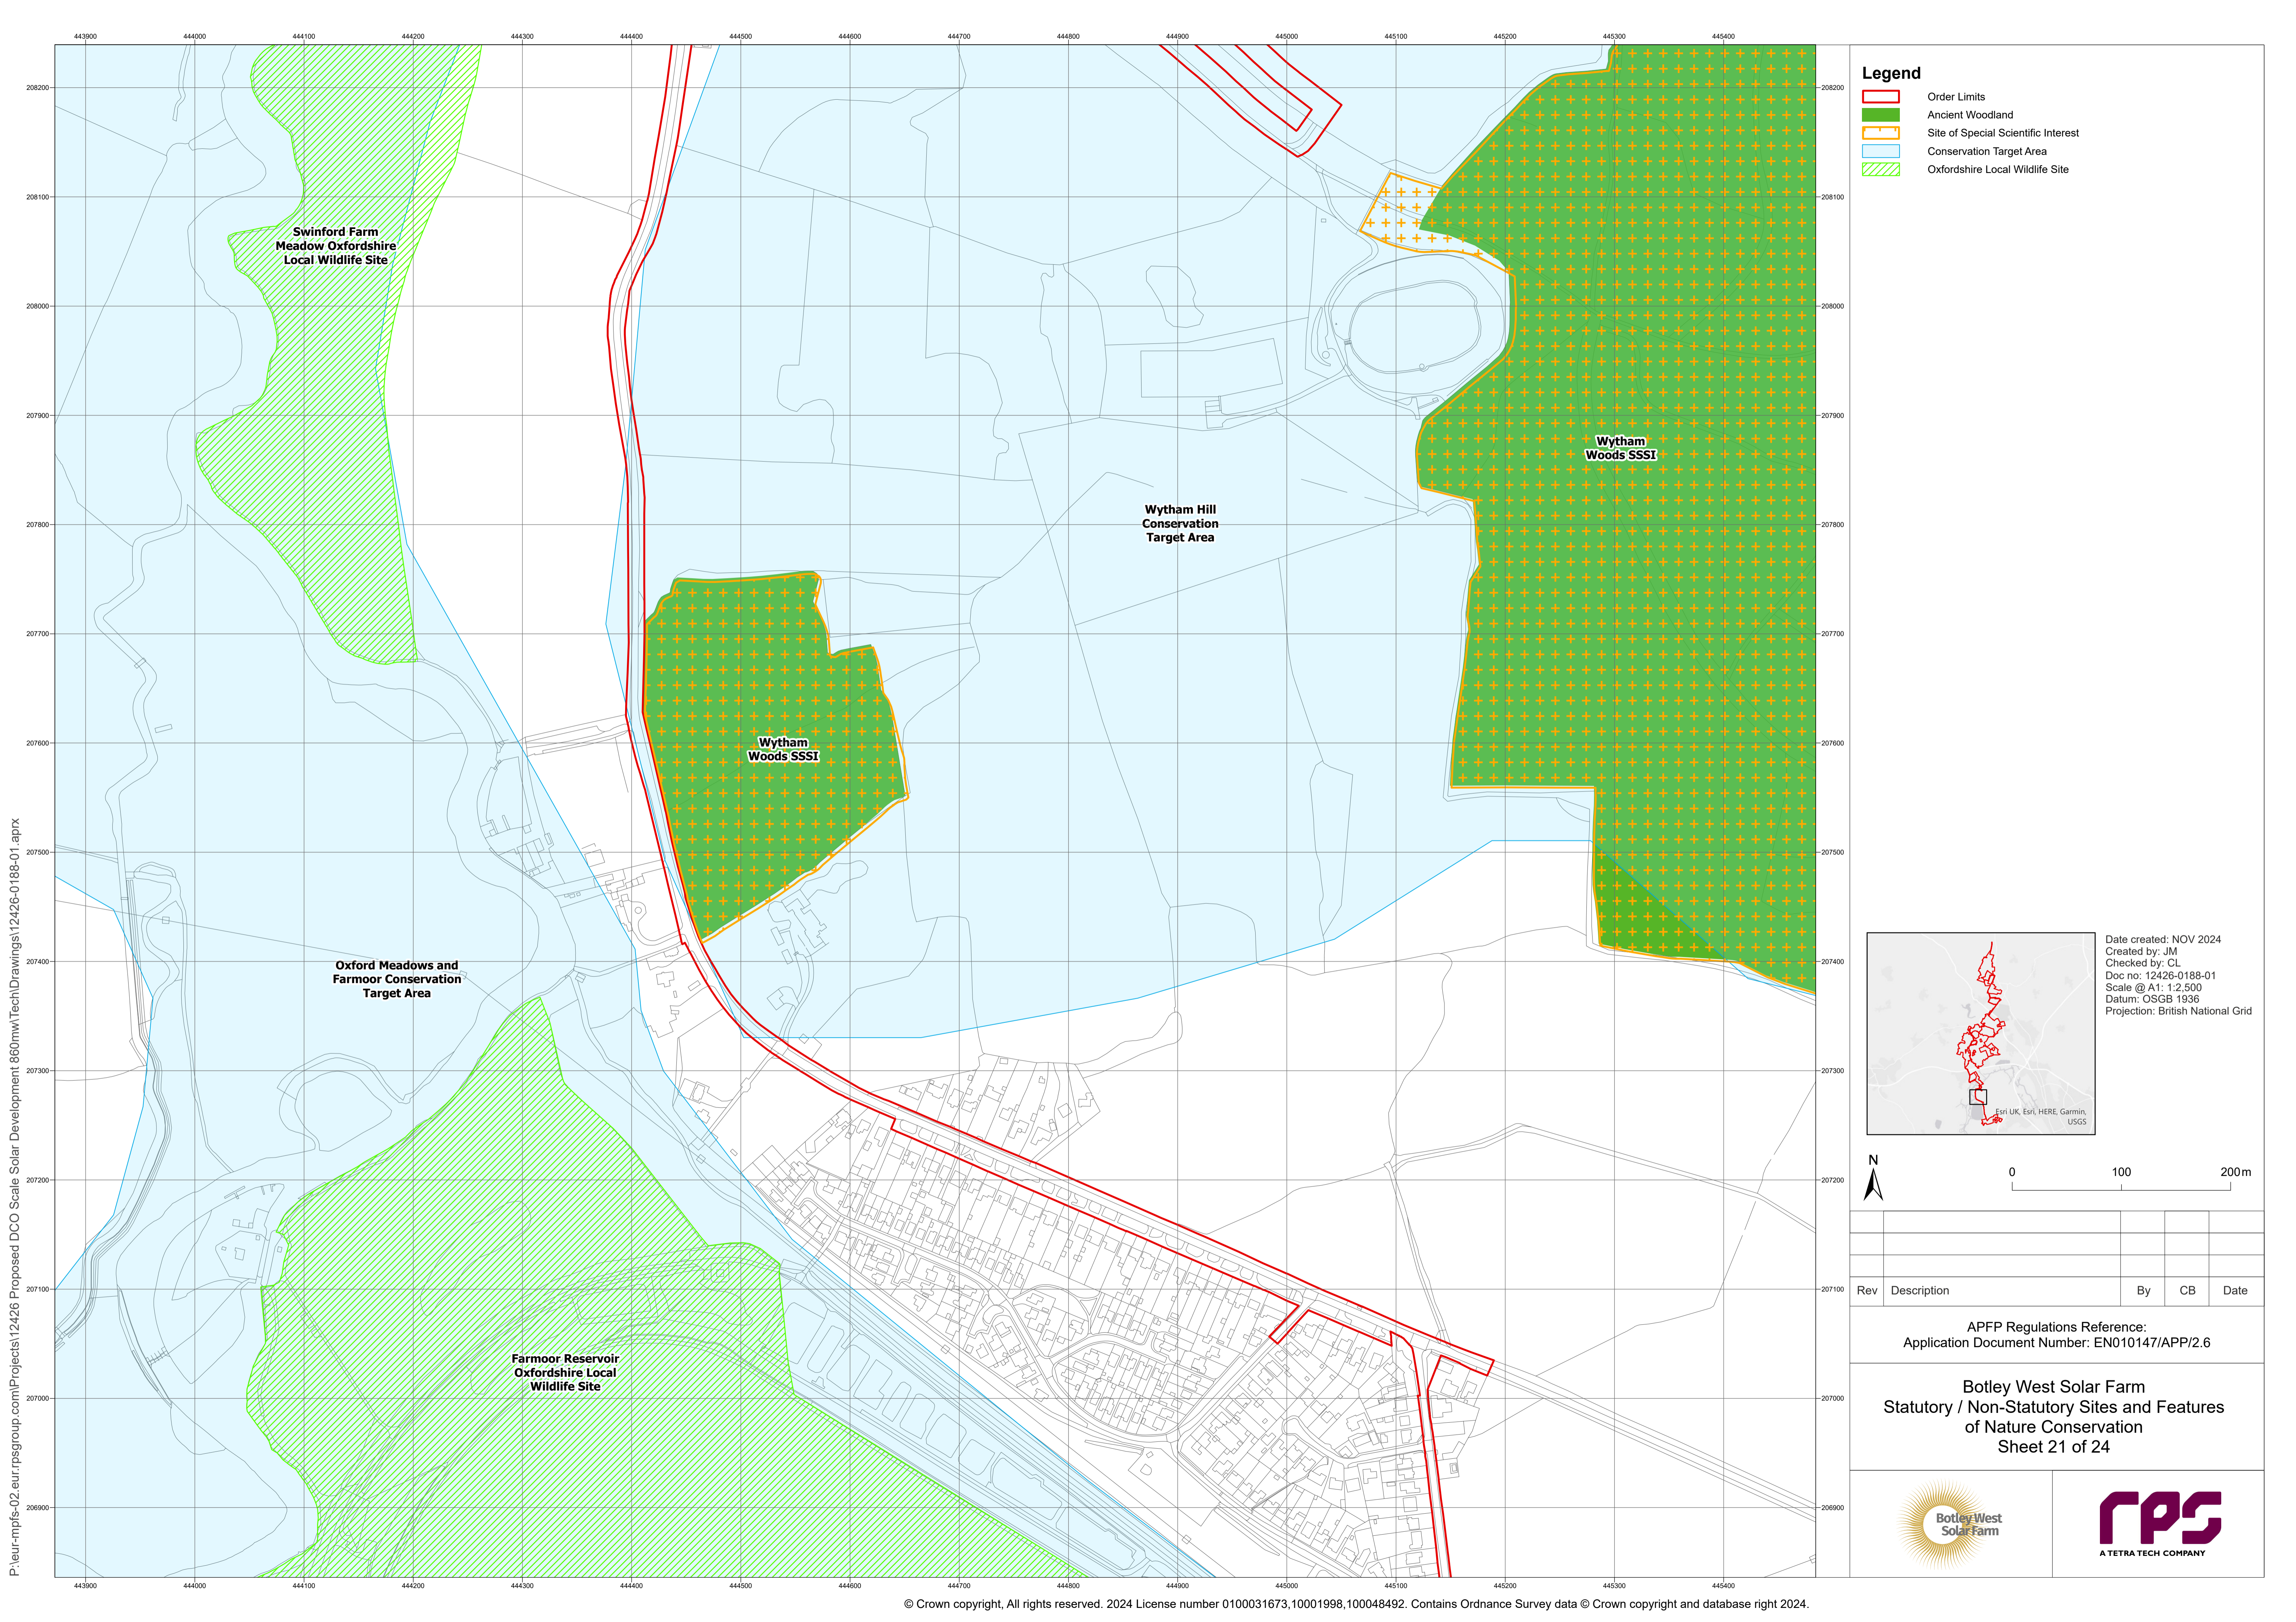

P:\eur-mpfs-02.eur.rpsgroup.com\Projects\12426 Proposed DCO Scale Solar Development\860mm\Tech\Drawings\12426-0188-01.aprx

Legend

- Order Limits
- Ancient Woodland
- Site of Special Scientific Interest
- Conservation Target Area
- Oxfordshire Local Wildlife Site