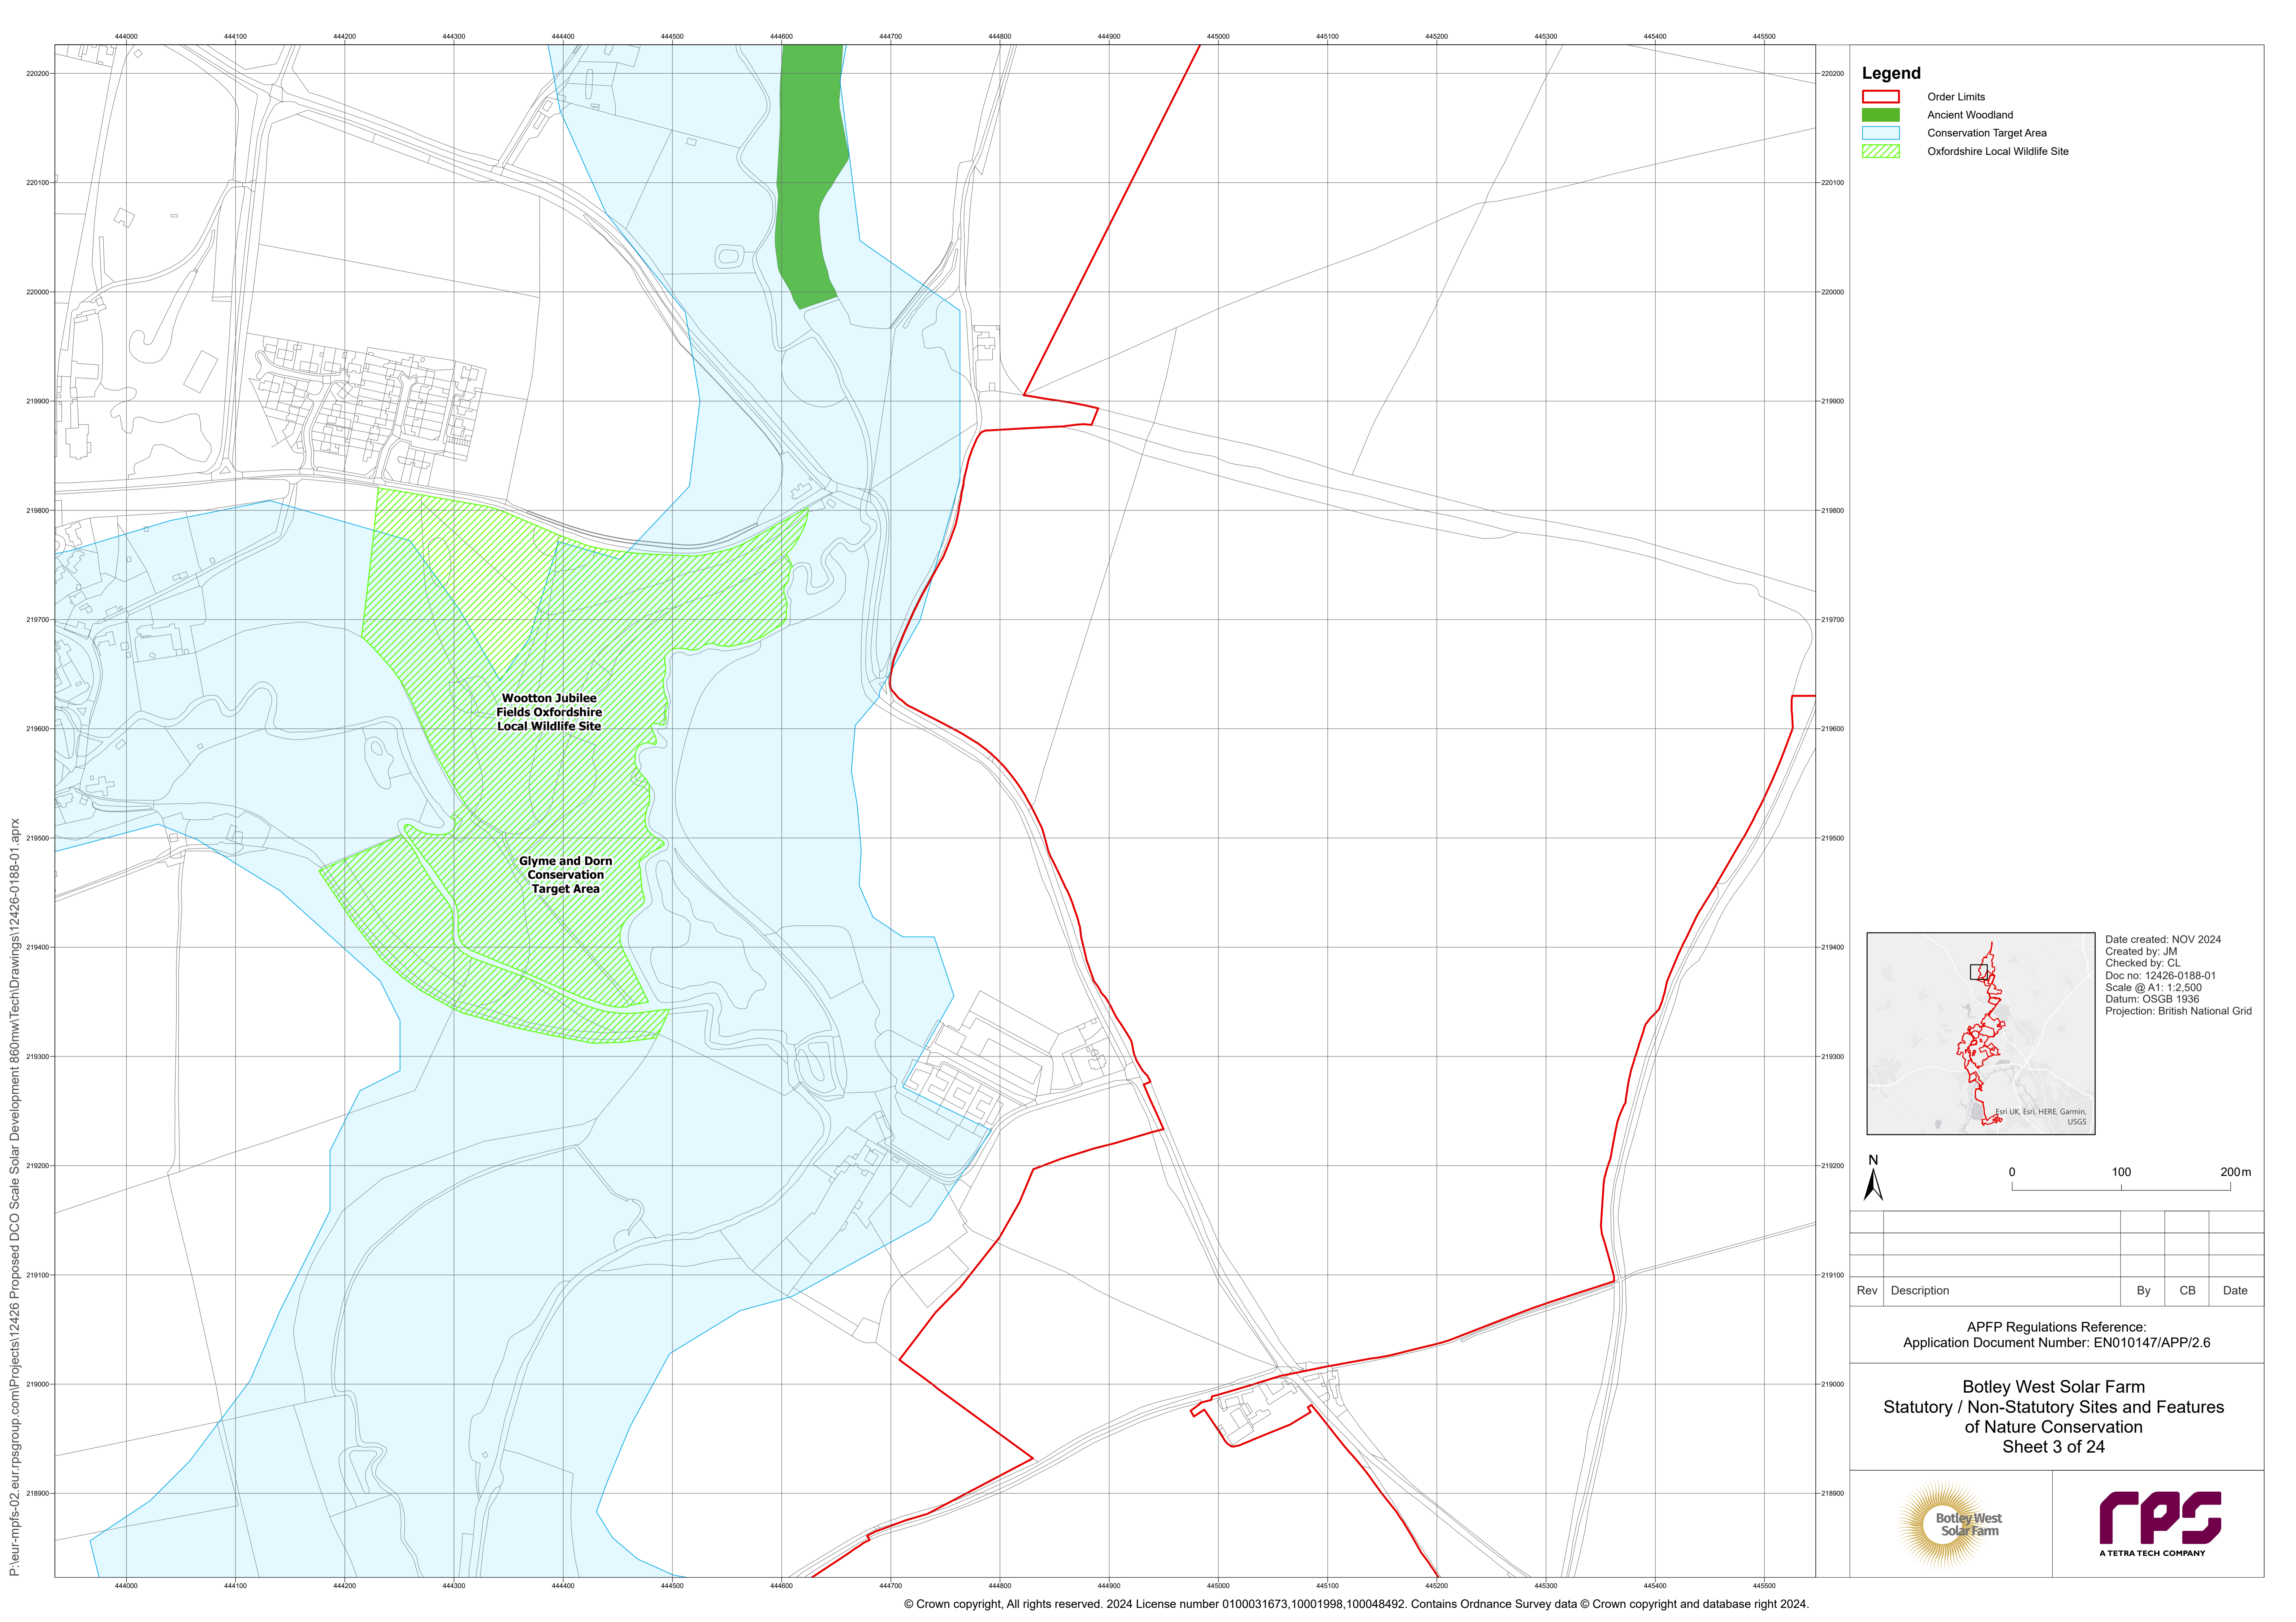

Legend

- Order Limits
- Ancient Woodland
- Conservation Target Area
- Oxfordshire Local Wildlife Site

Date created: NOV 2024
 Created by: JM
 Checked by: CL
 Doc no: 12426-0188-01
 Scale @ A1: 1:2,500
 Datum: OSGB 1936
 Projection: British National Grid

- Legend**
- Order Limits
 - Conservation Target Area

**Glyme and Dorn
Conservation
Target Area**

Date created: NOV 2024
 Created by: JM
 Checked by: CL
 Doc no: 12426-0188-01
 Scale @ A1: 1:2,500
 Datum: OSGB 1936
 Projection: British National Grid

P:\eur-mpfs-02.eur.rpsgroup.com\Projects\12426 Proposed DCO Scale Solar Development\860mm\Tech\Drawings\12426-0188-01.aprx

Legend

- Order Limits
- Ancient Woodland
- Conservation Target Area
- Oxfordshire Local Wildlife Site