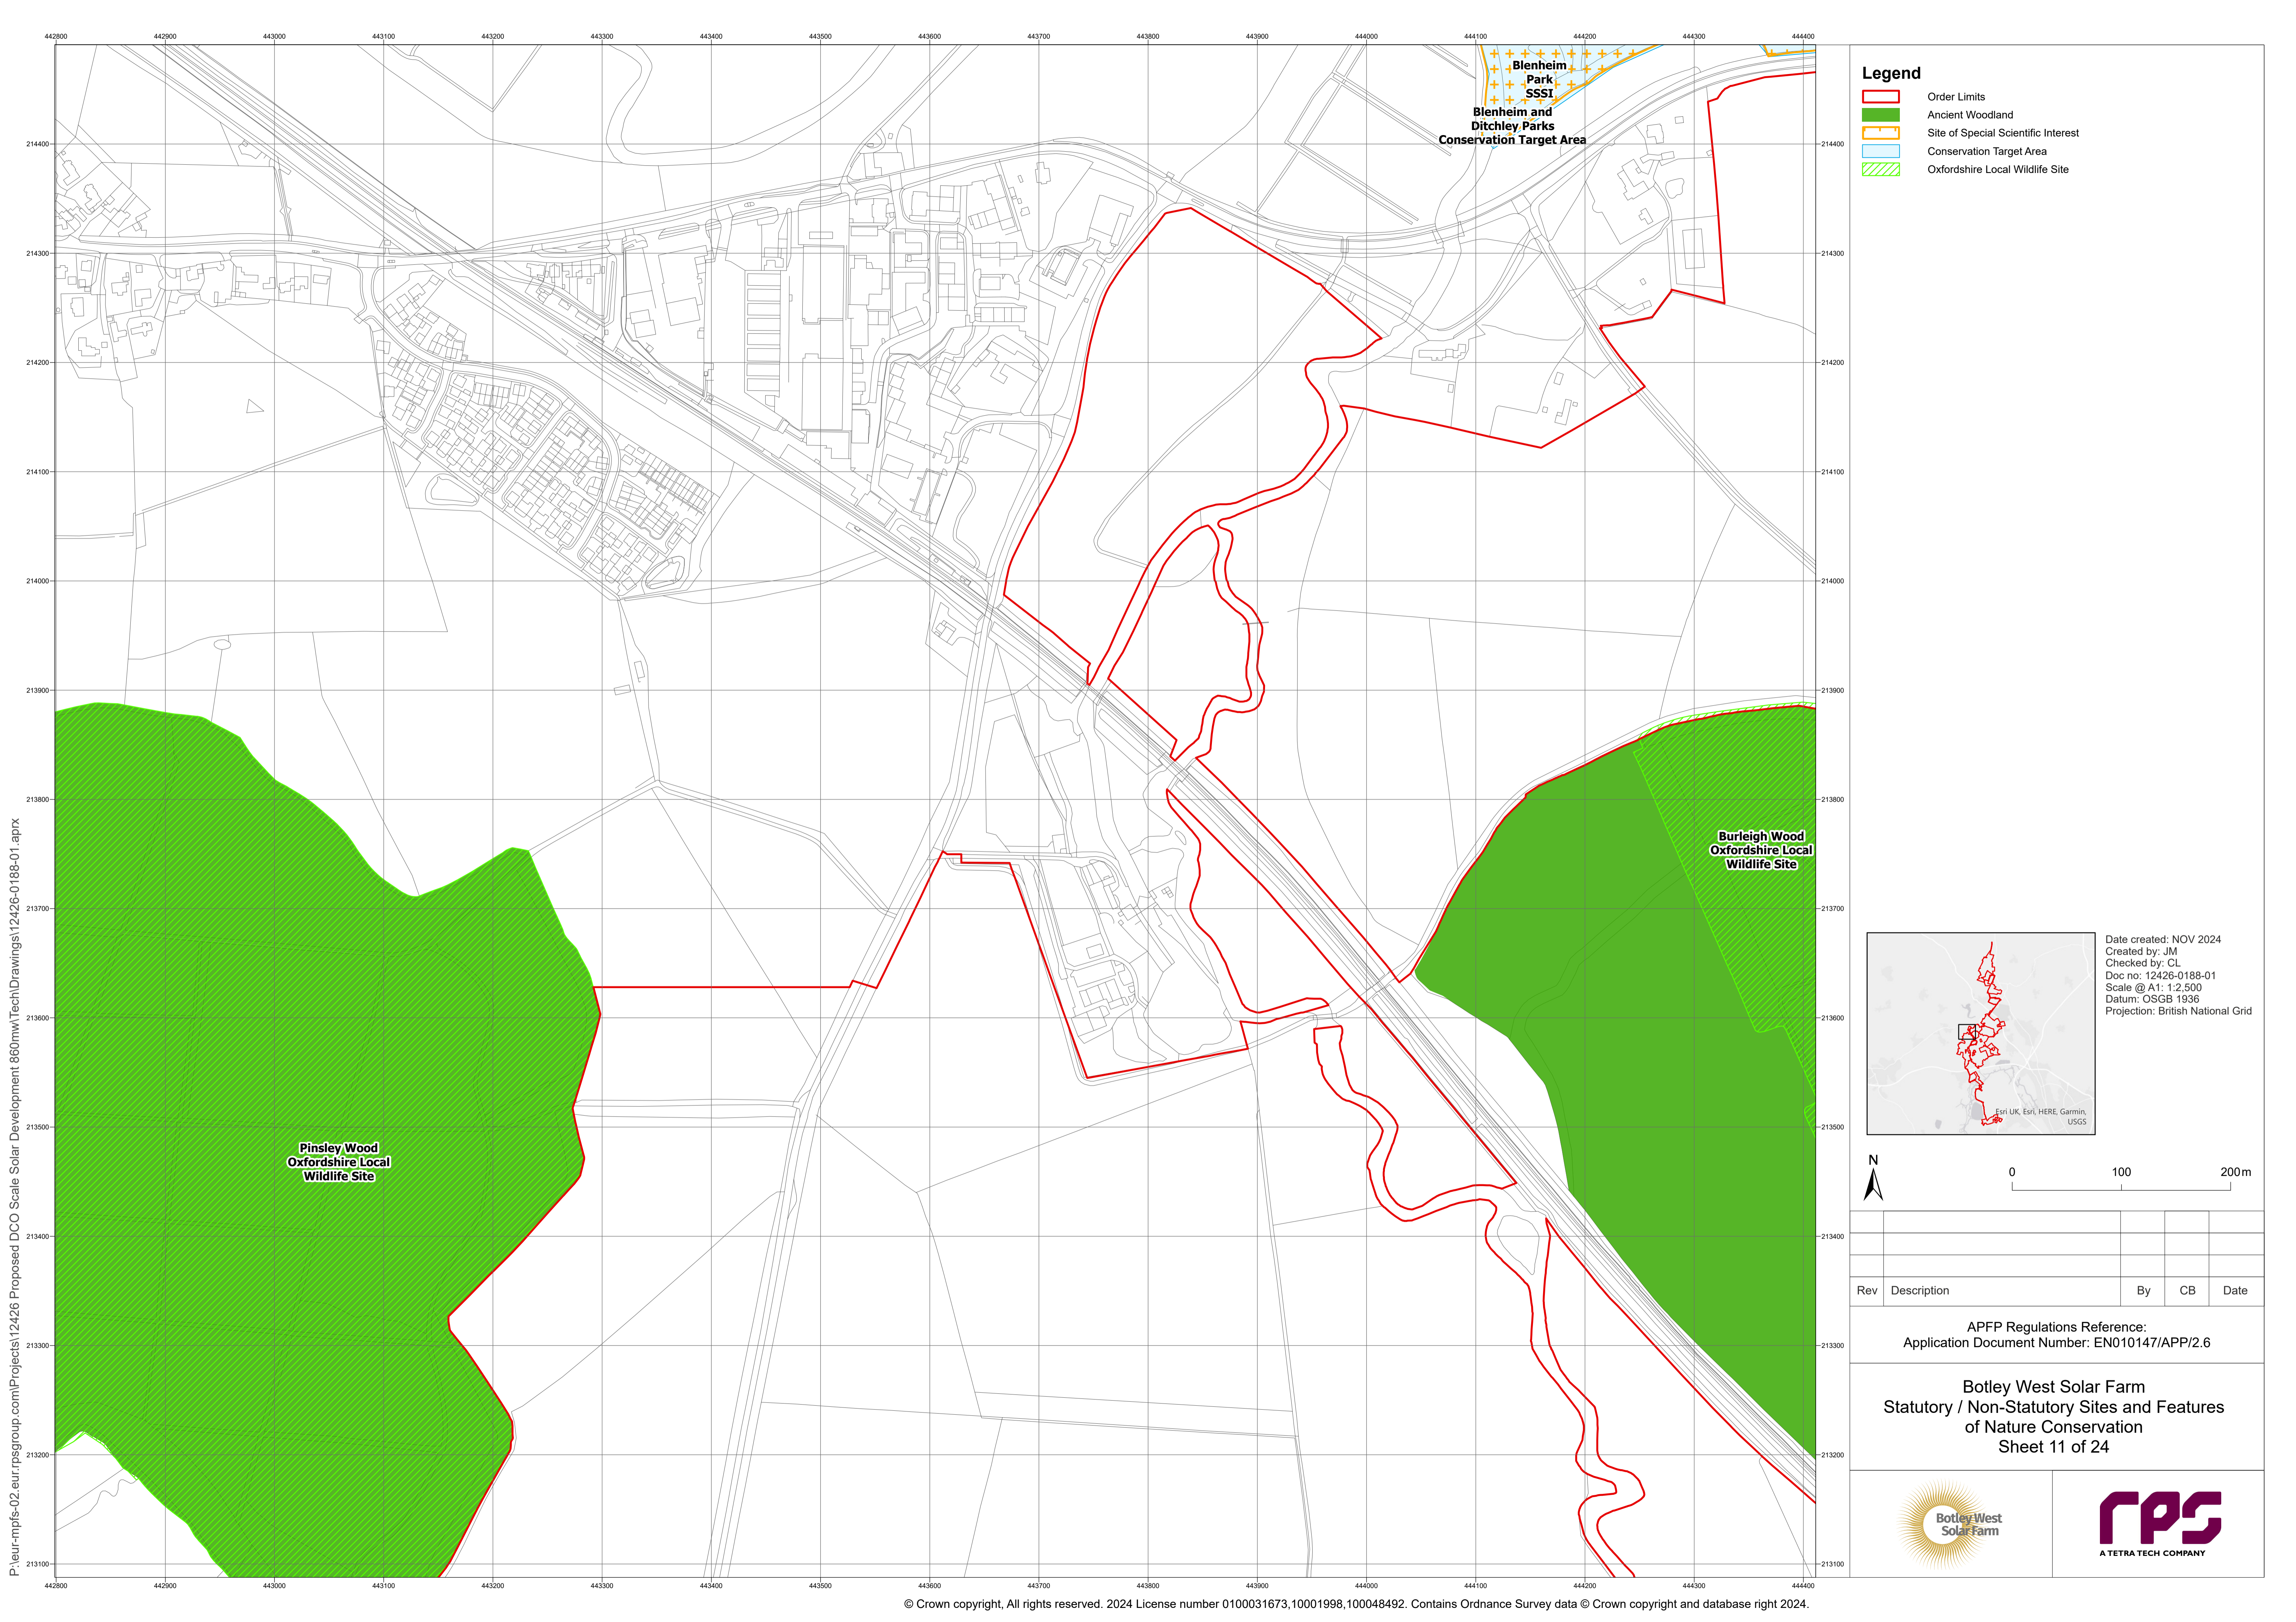

**Botley West Solar Farm
 Statutory / Non-Statutory Sites and Features
 of Nature Conservation
 Sheet 9 of 24**

- Legend**
- Order Limits
 - Ancient Woodland
 - Oxfordshire Local Wildlife Site

Date created: NOV 2024
 Created by: JM
 Checked by: CL
 Doc no: 12426-0188-01
 Scale @ A1: 1:2,500
 Datum: OSGB 1936
 Projection: British National Grid

P:\eur-mpfs-02.eur.rpsgroup.com\Projects\12426\Tech\Drawings\12426-0188-01.aprx

- Legend**
- Order Limits
 - Ancient Woodland
 - Site of Special Scientific Interest
 - Conservation Target Area
 - Oxfordshire Local Wildlife Site