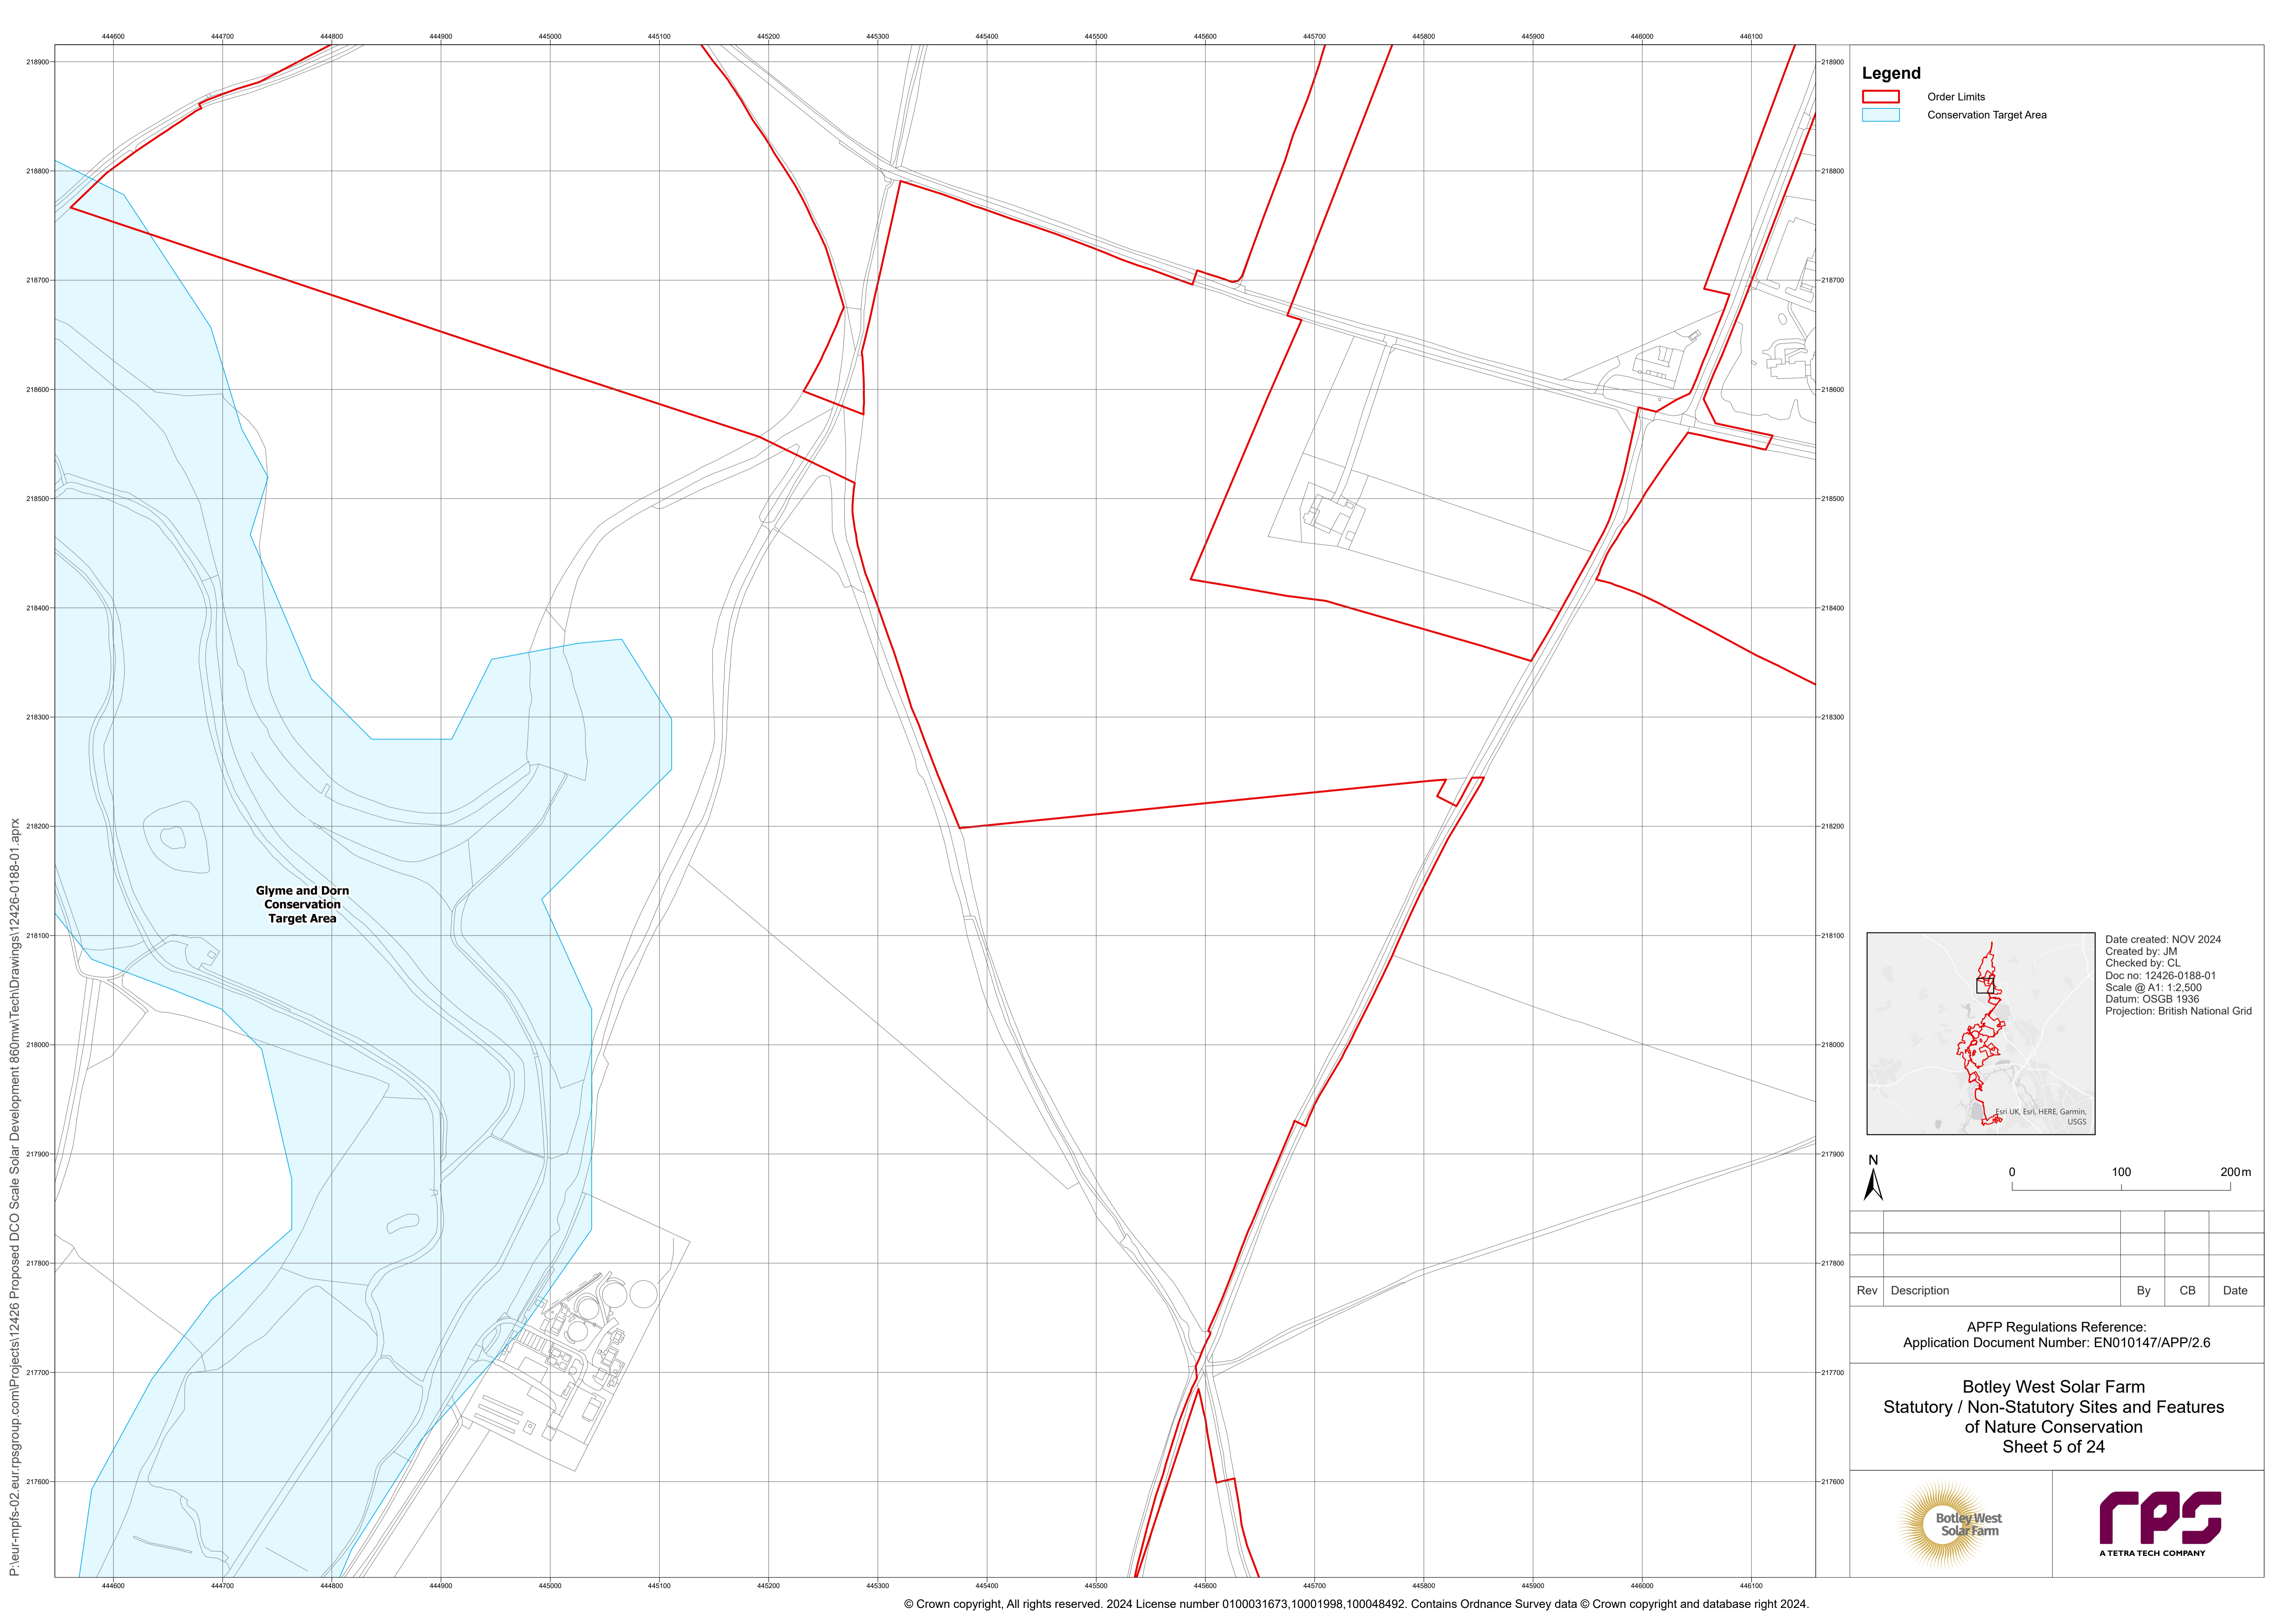

**Glyme and Dorn
Conservation
Target Area**

1. **Legend**
2. Order Limits
   - Conservation Target Area

Date created: NOV 2024
Created by: JM
Checked by: CL
Doc no: 12426-0188-01
Scale @ A1: 1:2,500
Datum: OSGB 1936
Projection: British National Grid

Rev	Description	By	CB	Date

APFP Regulations Reference:
Application Document Number: EN010147/APP/2.6

**Botley West Solar Farm
Statutory / Non-Statutory Sites and Features
of Nature Conservation
Sheet 5 of 24**