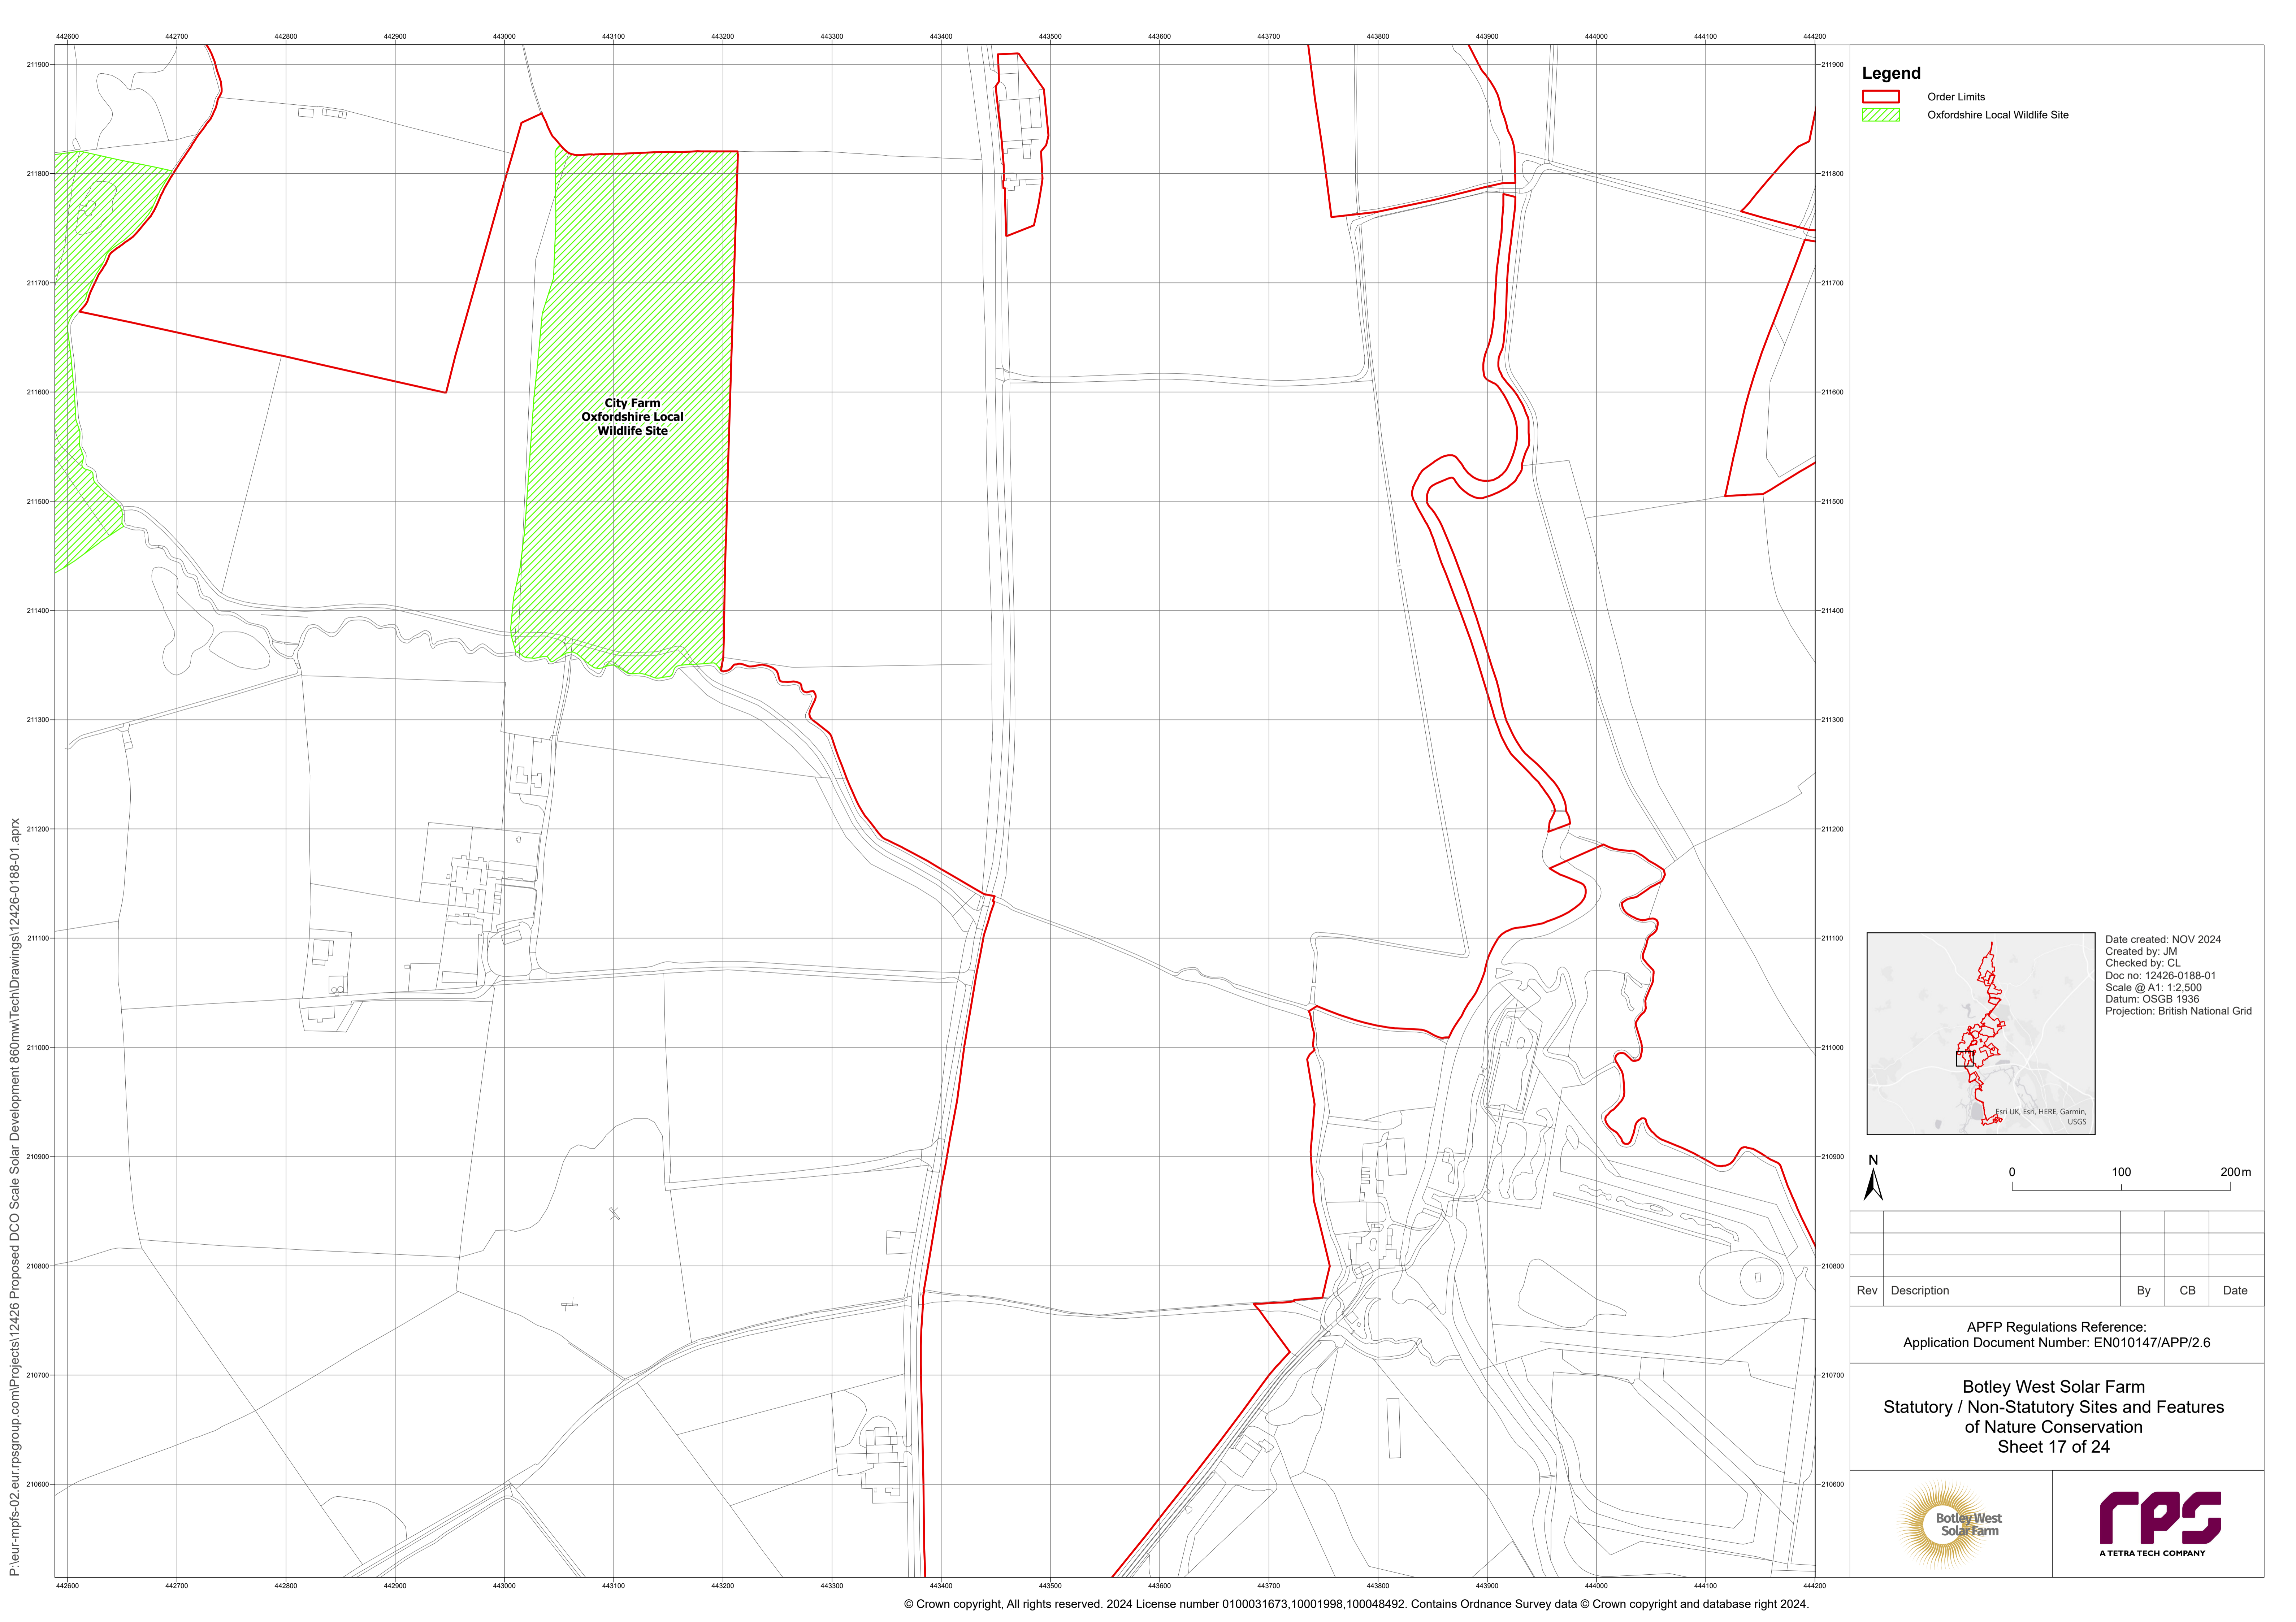

Legend

- Order Limits
- Oxfordshire Local Wildlife Site

Date created: NOV 2024
Created by: JM
Checked by: CL
Doc no: 12426-0188-01
Scale @ A1: 1:2,500
Datum: OSGB 1936
Projection: British National Grid

Rev	Description	By	CB	Date

APFP Regulations Reference:
Application Document Number: EN010147/APP/2.6

**Botley West Solar Farm
Statutory / Non-Statutory Sites and Features
of Nature Conservation
Sheet 17 of 24**