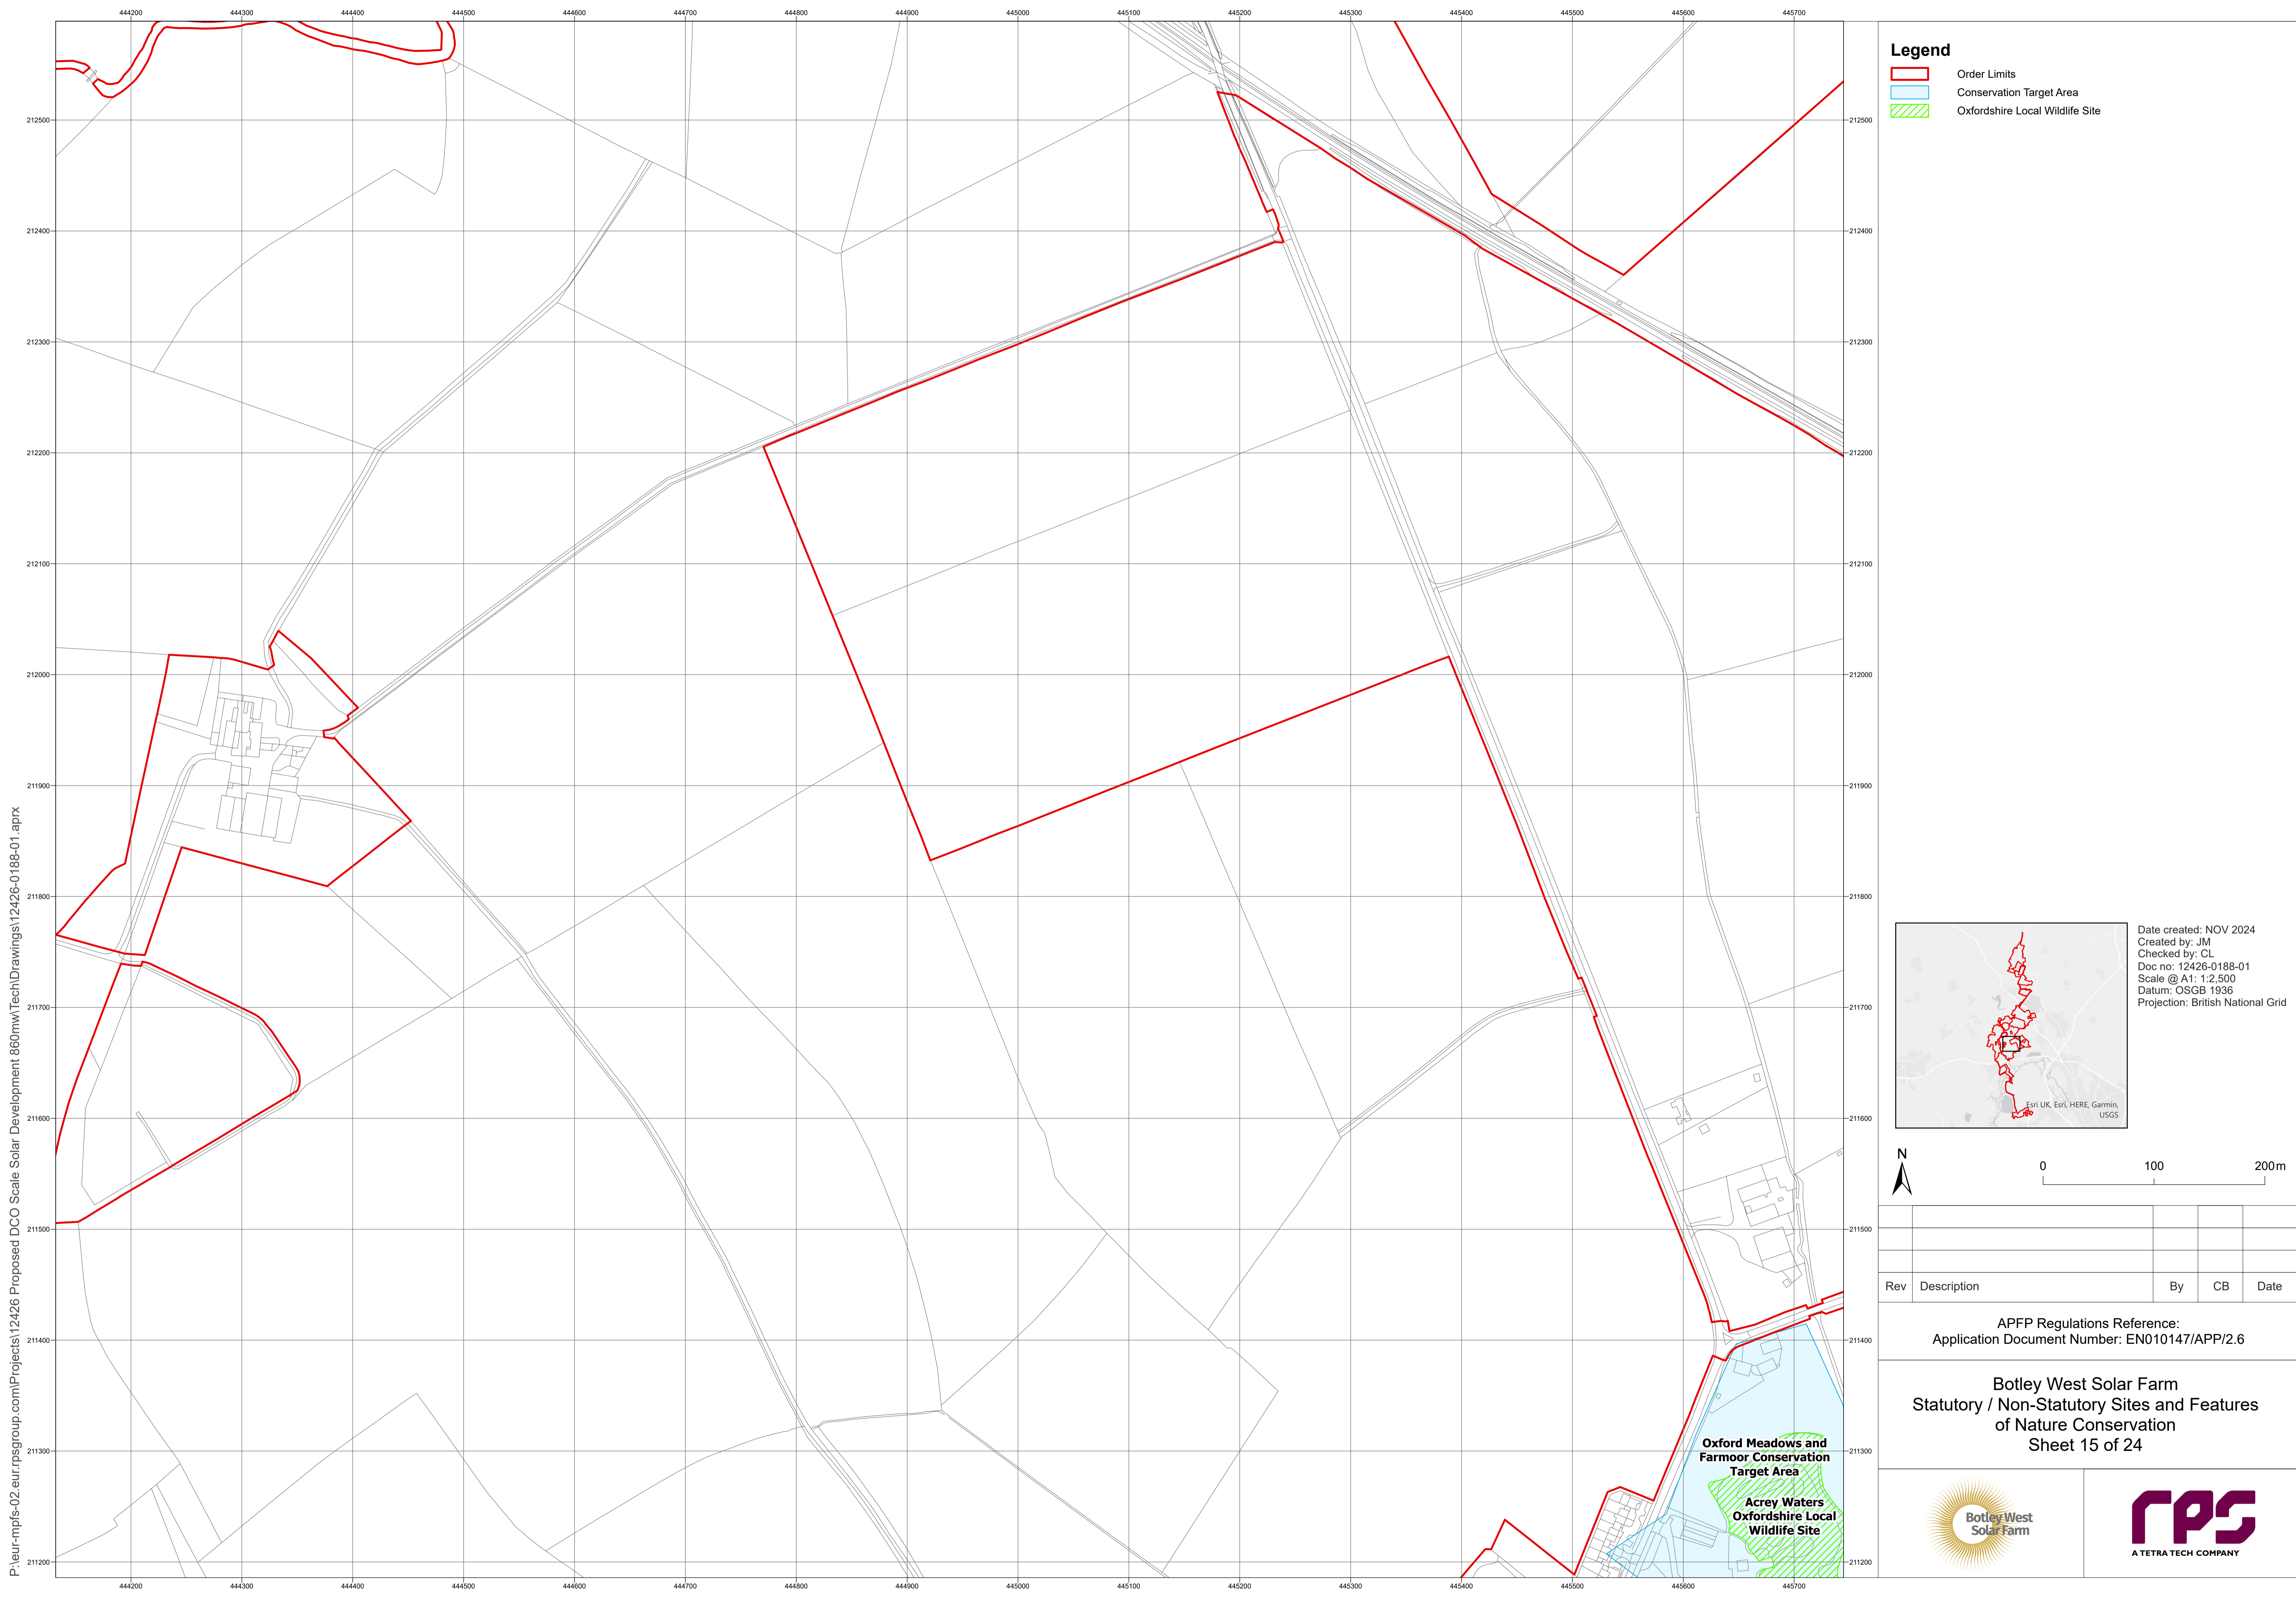

Legend

- Order Limits
- Conservation Target Area
- Oxfordshire Local Wildlife Site

Date created: NOV 2024
Created by: JM
Checked by: CL
Doc no: 12426-0188-01
Scale @ A1: 1:2,500
Datum: OSGB 1936
Projection: British National Grid

Esri UK, Esri, HERE, Garmin, USGS

N

Rev	Description	By	CB	Date

APFP Regulations Reference:
Application Document Number: EN010147/APP/2.6

Botley West Solar Farm
Statutory / Non-Statutory Sites and Features
of Nature Conservation
Sheet 15 of 24

P:\eur-mpfs-02.eur.rpsgroup.com\Projects\12426 Proposed DCO Scale Solar Development 860mw\Tech\Drawings\12426-0188-01.aprx