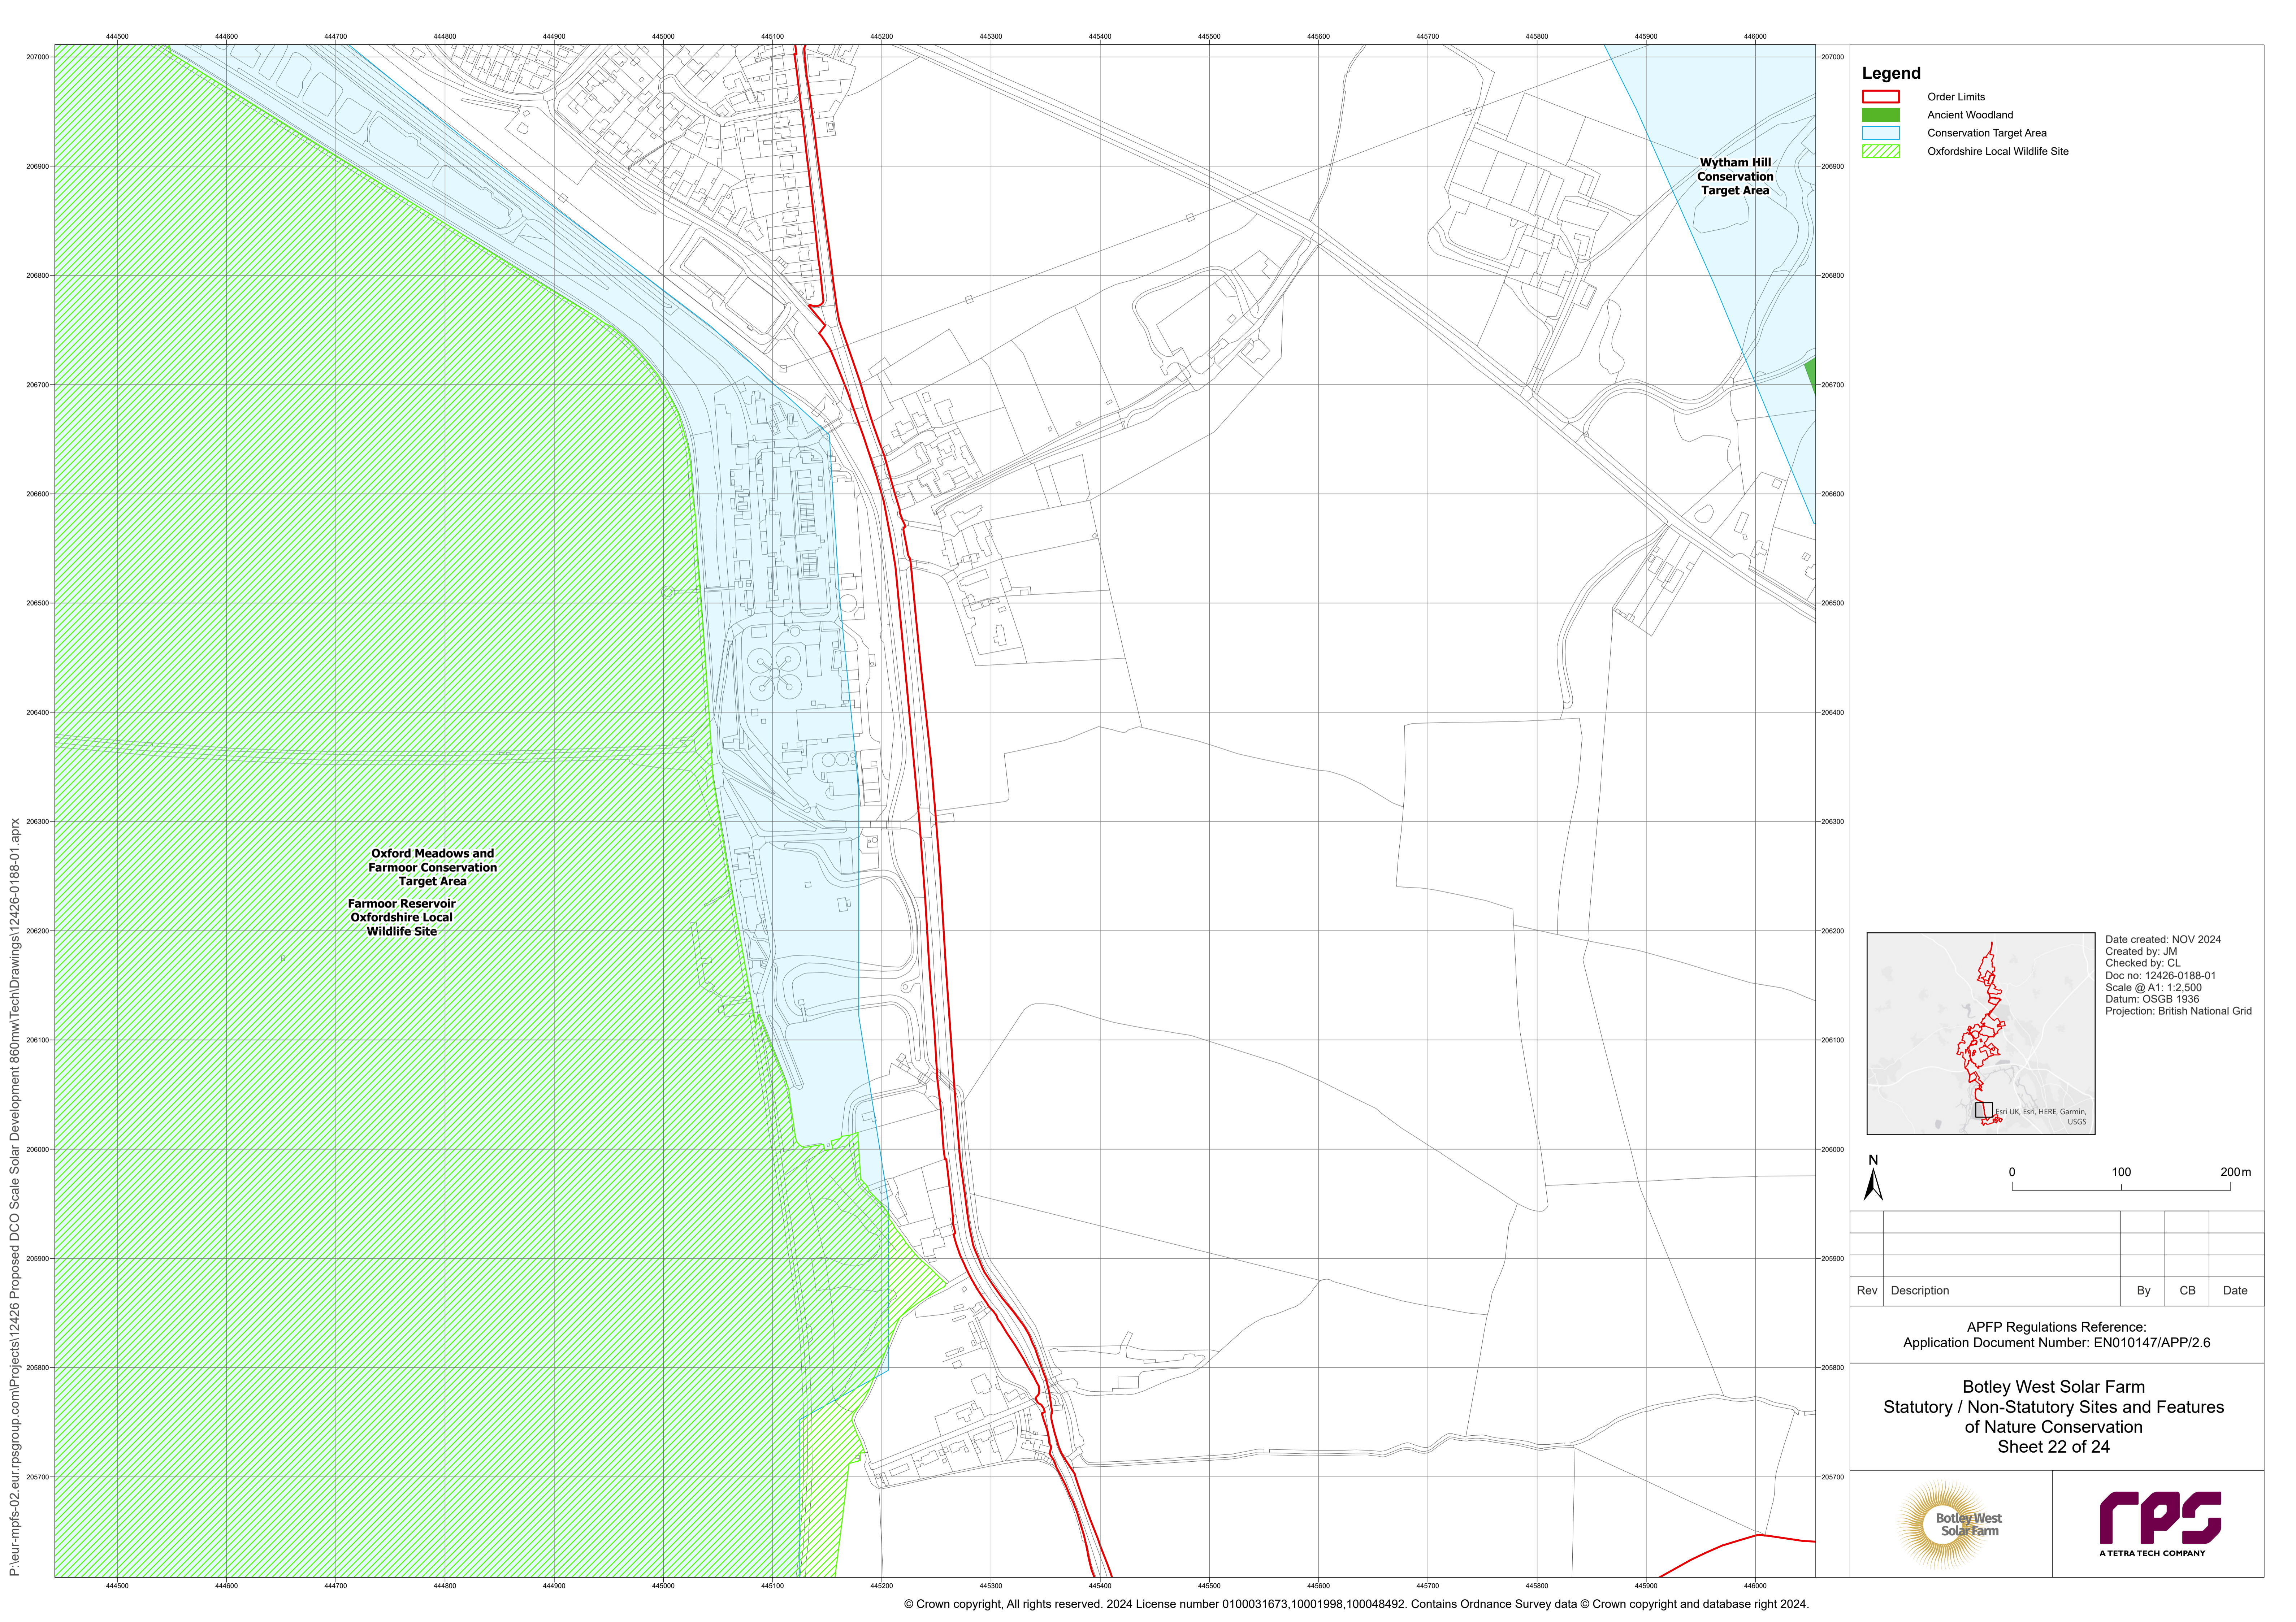

1. **Legend**
2. Order Limits
   - Ancient Woodland
   - Conservation Target Area
   - Oxfordshire Local Wildlife Site

Oxford Meadows and Farmoor Conservation Target Area
Farmoor Reservoir Oxfordshire Local Wildlife Site

Wytham Hill Conservation Target Area

Date created: NOV 2024
Created by: JM
Checked by: CL
Doc no: 12426-0188-01
Scale @ A1: 1:2,500
Datum: OSGB 1936
Projection: British National Grid

Rev	Description	By	CB	Date

APFP Regulations Reference:
Application Document Number: EN010147/APP/2.6

Botley West Solar Farm
Statutory / Non-Statutory Sites and Features of Nature Conservation
Sheet 22 of 24